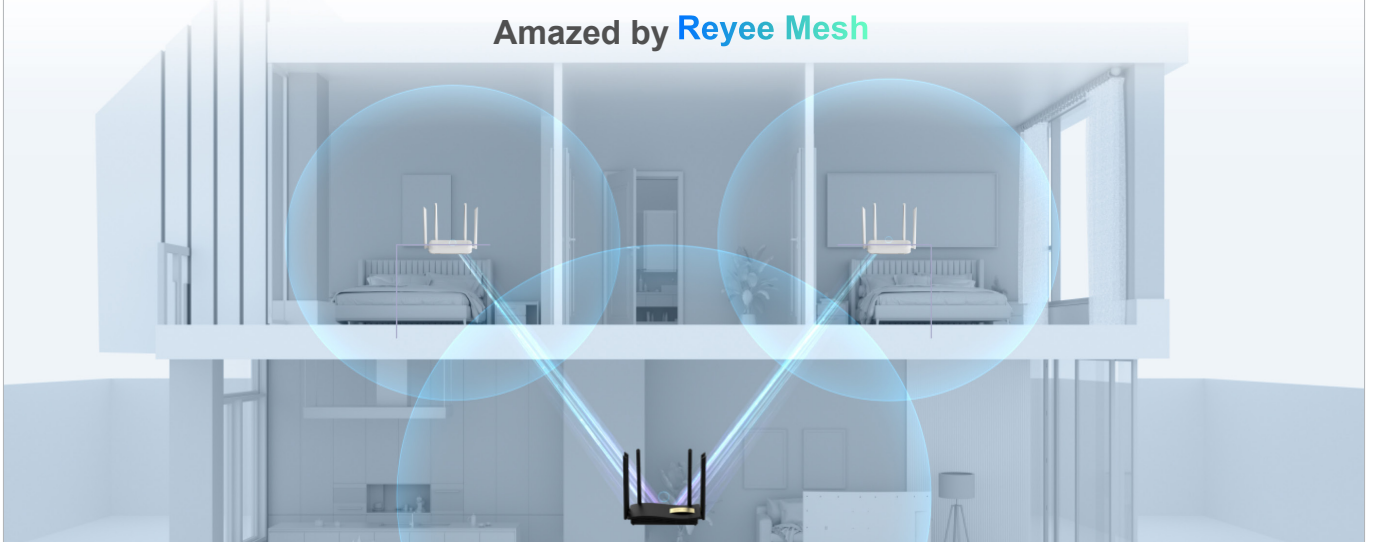

Highlight Features

RG-EW1200G PRO

Enjoy Family Moment with a Superior Internet

It's our mission to provide you high-quality online moment.

4 Gigabit Ethernet ports

Dual-core hyper-threading CPU

802.11ac Wave2

1267 Mbps

Strong WiFi Signal Throughout Your Home

FEM design

6dBi omnidirectional antennas

Full Coverage, Easy Setup, Seamless Roaming

Amazed by **Reyee Mesh**

Highlight Features

Good Helper for Your Family Management

Parental Control Health Mode

Ruijie Cloud App allows you to manage the internet access authority of the specified terminal, including the time limit, URL blocking and black/white list setup.

Parental Control **Health Mode**