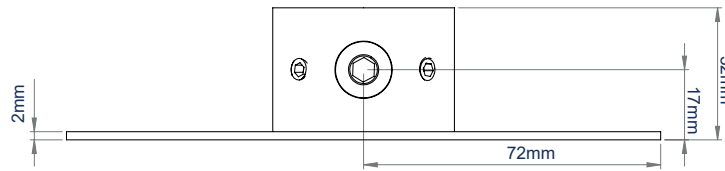

SIDE VIEW

PACKING INFORMATION

COLOUR:	ORDER REF:	EAN CODE:	MASTER CARTON QTY:	INNER CARTON QTY:	MASTER CARTON WEIGHT:	MASTER CARTON CUBE:
White	BT5910/W	5019318304033	10	N/A	4.2kg	0.014cbm

RELATED PRODUCTS

BT5935	BT5920	BT5911	BT5960-FD100

38mm diameter poles
Available in 1 metre or 2 metre lengths

Fixed Ceiling Mount
Mounts BT5935 ø38mm poles to the ceiling

Dome Security Camera Mount
Carousel mount for large dome cameras

CCTV Ceiling Mount for Dome Surveillance Cameras
Off-the-shelf kit