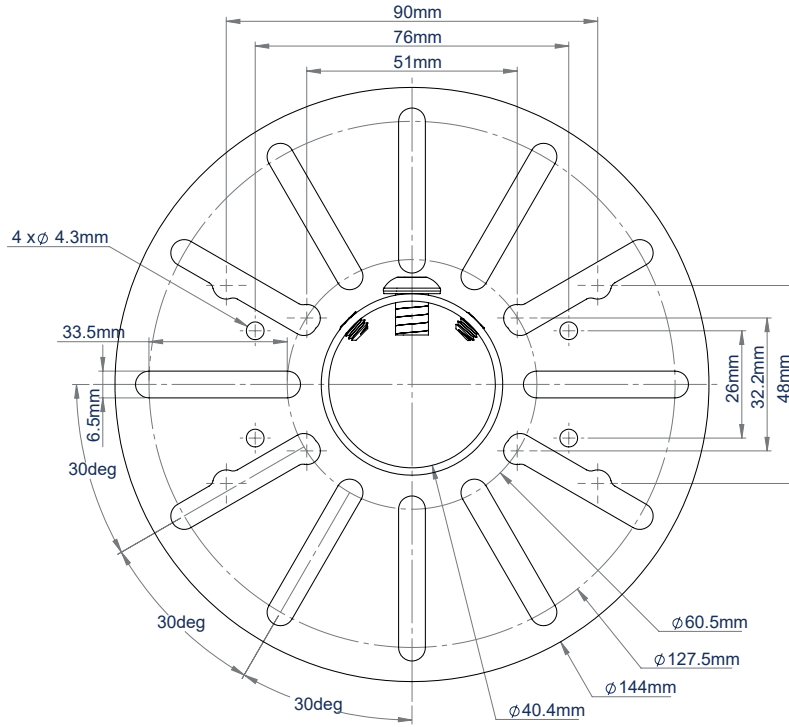

TOP VIEW

PACKING INFORMATION

COLOUR:	ORDER REF:	EAN CODE:	MASTER CARTON QTY:	INNER CARTON QTY:	MASTER CARTON WEIGHT:	MASTER CARTON CUBE:
White	BT5910/W	5019318304033	10	N/A	4.2kg	0.014cbm

RELATED PRODUCTS

BT5935	BT5920	BT5911	BT5960-FD100

38mm diameter poles
Available in 1 metre or 2 metre lengths

Fixed Ceiling Mount
Mounts BT5935 ø38mm poles to the ceiling

Dome Security Camera Mount
Carousel mount for large dome cameras

CCTV Ceiling Mount for Dome Surveillance Cameras
Off-the-shelf kit