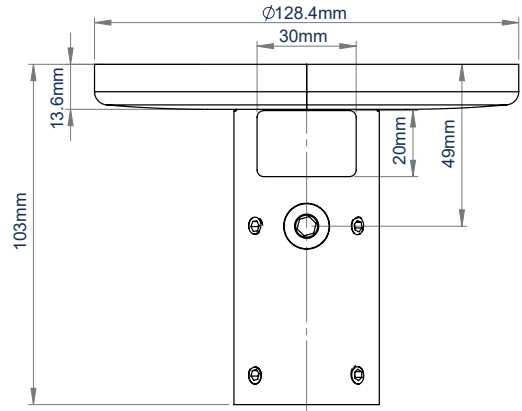

SPECIFICATION

Max load	75kg
Drop	103mm
Ceiling plate diameter	120mm
Colour	White

FEATURES

- Allows **BT5935** ø38mm poles to be mounted from the ceiling
- Heavy duty steel capable of supporting substantial loads
- Multiple grub screws allow micro-adjustment of the pole to ensure a perfectly angled drop
- Safety bolt ensures pole and ceiling mount are securely joined
- Integrated cable management through the top or side of the mount
- Create a variety of ceiling mounted CCTV installs using System V's range of components
- Includes cover plate for smart installation

SYSTEM V™

Attaches directly to **BT5935** ø38mm poles

Safety bolt ensures pole and ceiling mount are securely joined

Integrated cable management through the top or side of the mount

Complete off-the-shelf kits also available (image shows BT5960-FD100)

TOP VIEW

SIDE VIEW

PACKING INFORMATION

COLOUR:	ORDER REF:	EAN CODE:	MASTER CARTON QTY:	INNER CARTON QTY:	MASTER CARTON WEIGHT:	MASTER CARTON CUBE:
White	BT5920/W	5019318304057	20	N/A	10.2kg	0.46

RELATED PRODUCTS

<p>BT5935</p>	<p>BT5910</p>	<p>BT5911</p>	<p>BT5960-FD100</p>
----------------------	----------------------	----------------------	----------------------------

38mm diameter poles
Available in 1 metre or 2 metre lengths