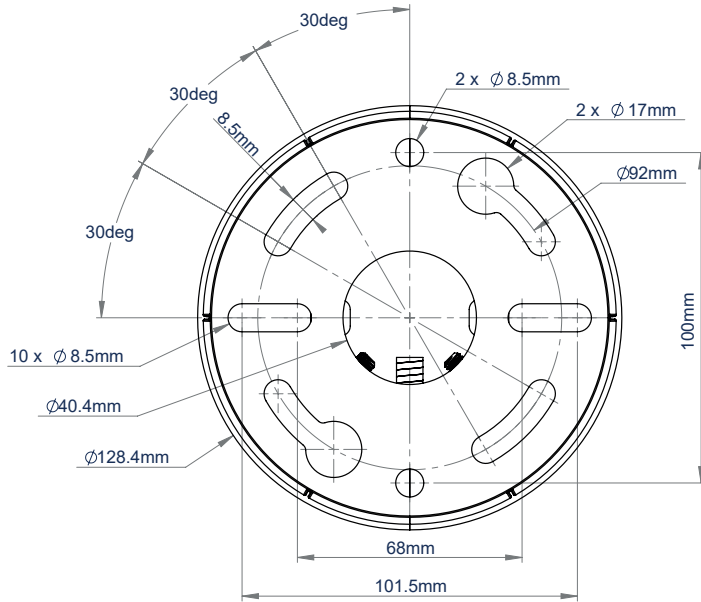

SPECIFICATION

Max load	75kg
Drop	103mm
Ceiling plate diameter	120mm
Colour	White

FEATURES

- Allows **BT5935** ø38mm poles to be mounted from the ceiling
- Heavy duty steel capable of supporting substantial loads
- Multiple grub screws allow micro-adjustment of the pole to ensure a perfectly angled drop
- Safety bolt ensures pole and ceiling mount are securely joined
- Integrated cable management through the top or side of the mount
- Create a variety of ceiling mounted CCTV installs using System V's range of components
- Includes cover plate for smart installation

SYSTEM V™

Attaches directly to **BT5935** ø38mm poles

Safety bolt ensures pole and ceiling mount are securely joined

Integrated cable management through the top or side of the mount

Complete off-the-shelf kits also available (image shows BT5960-FD100)

TOP VIEW

SIDE VIEW

PACKING INFORMATION

COLOUR:	ORDER REF:	EAN CODE:	MASTER CARTON QTY:	INNER CARTON QTY:	MASTER CARTON WEIGHT:	MASTER CARTON CUBE:
White	BT5920/W	5019318304057	20	N/A	10.2kg	0.46

RELATED PRODUCTS

<p>BT5935</p>	<p>BT5910</p>	<p>BT5911</p>	<p>BT5960-FD100</p>
----------------------	----------------------	----------------------	----------------------------

38mm diameter poles
Available in 1 metre or 2 metre lengths