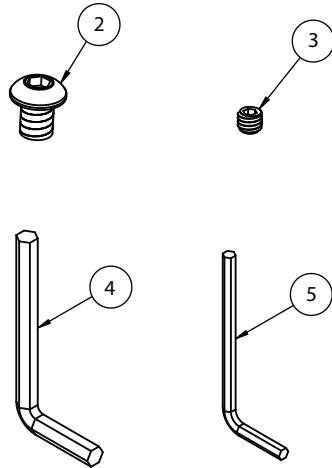

BT5924

EXTERNAL POLE JOINER

USE WITH BT5935 POLES

PARTS LIST

| ITEM | DESCRIPTION | QTY |
|------|-------------------------|-----|
| 1 | EXTERNAL POLE JOINER | 1 |
| 2 | M8 x 10mm HEX SCREW | 2 |
| 3 | M6 x 5mm HEX GRUB SCREW | 8 |
| 4 | 5AF HEX KEY | 1 |
| 5 | 3AF HEX KEY | 1 |

BT5924

EXTERNAL POLE JOINER

PRODUCT DIMENSIONS