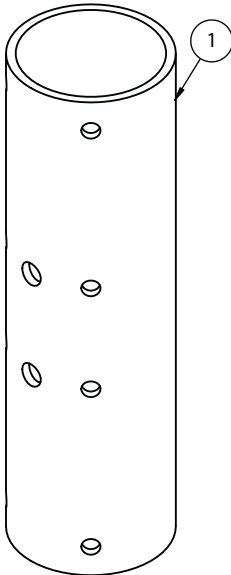

BT5924

EXTERNAL POLE JOINER

USE WITH BT5935 POLES

PARTS LIST

| ITEM | DESCRIPTION | QTY |
|------|-------------------------|-----|
| 1 | EXTERNAL POLE JOINER | 1 |
| 2 | M8 x 10mm HEX SCREW | 2 |
| 3 | M6 x 5mm HEX GRUB SCREW | 8 |
| 4 | 5AF HEX KEY | 1 |
| 5 | 3AF HEX KEY | 1 |

BT5924

EXTERNAL POLE JOINER

PRODUCT DIMENSIONS