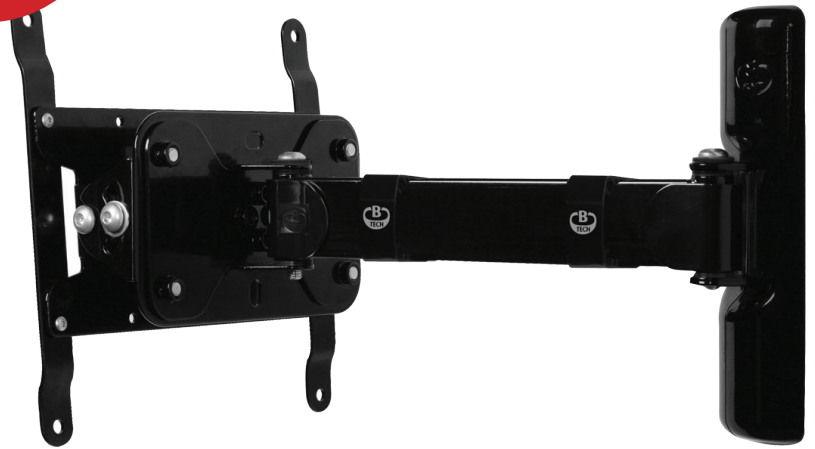

BT7514

SINGLE ARM FLAT SCREEN WALL MOUNT WITH TILT & SWIVEL

ALTERNATIVE
SHORT ARM
INCLUDED

Designed to mount medium sized flat screens, the BT7514 features a single swivel arm with easy tilt adjustment. The wall plate features 'OWLS' on wall levelling system to ensure a straight and smart installation. The BT7514 is also compatible with B-Tech's range of poles and collars, increasing the number of different ways it can be mounted, ideal for commercial applications as well as home installations. Security screws are provided to help prevent unauthorized removal of the screen.

SPECIFICATION

Recommended screen size	up to 47"
Max load	25kg
VESA® compatibility	up to 200 x 200
Tilt	+/- 40°
Swivel	180° (at wall)
Distance from wall	Min: 95mm - Max: 336mm
Colour	Black

FEATURES

- Easy tilt and swivel adjustment
- Features two swivel points: 180° at wall and 240° at interface
- Alternative short arm included
- Folds flat to the wall
- Features On Wall Levelling System for perfect mounting
- Includes CLIPLOGIC® cable management
- Coverplates included for a neat and tidy installation
- Includes Security locking screws and Allen key to prevent unauthorised removal of the screen
- Simple 'hook-on' installation with all mounting hardware included

Easy tilt adjustment of +/-40°

Security locking screws provided

Alternative short arm also included

CLIPLOGIC™ cable management

FRONT VIEW - MAXIMUM EXTENSION

SIDE VIEW - MAXIMUM EXTENSION

FRONT VIEW - FOLDED TO WALL

Double Arm Flat Screen Wall Mount with Tilt & Swivel for screens up to 47"

Double Arm Flat Screen Wall Mount with Tilt & Swivel for screens up to 60"

2 x Accessory Collars attaches the mount to Ø50mm poles