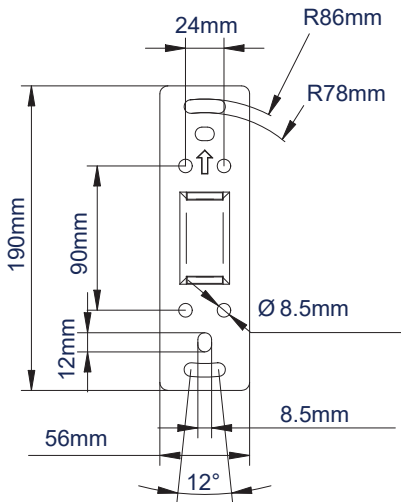

WALL PLATE

INTERFACE PLATE - FRONT VIEW

PACKING INFORMATION

COLOUR:	ORDER REF:	EAN CODE:	MASTER CARTON QTY:	INNER CARTON QTY:	MASTER CARTON WEIGHT:	MASTER CARTON CUBE:
Black	BT7514/PB	5019318750137	2	0	7.1kg	0.031cbm

RELATED PRODUCTS AND ACCESSORIES OF THE BT7514

BT7532	BT7515	BTV514	BT7841

Fixed Flat Screen Wall Mount for screens up to 47"

Double Arm Flat Screen Wall Mount with Tilt & Swivel for screens up to 47"

Double Arm Flat Screen Wall Mount with Tilt & Swivel for screens up to 60"

2 x Accessory Collars attaches the mount to Ø50mm poles

SS-BT7514-V5-151021 European Trademark Number: 001713280-0007