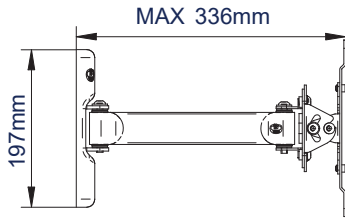

FRONT VIEW - MAXIMUM EXTENSION