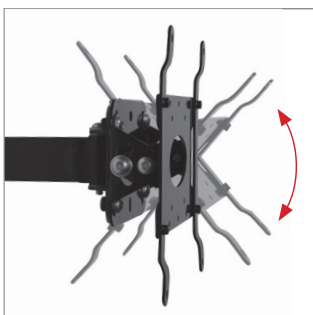

BT7514

SINGLE ARM FLAT SCREEN WALL MOUNT WITH TILT & SWIVEL

ALTERNATIVE
SHORT ARM
INCLUDED

Designed to mount medium sized flat screens, the BT7514 features a single swivel arm with easy tilt adjustment. The wall plate features 'OWLS' on wall levelling system to ensure a straight and smart installation. The BT7514 is also compatible with B-Tech's range of poles and collars, increasing the number of different ways it can be mounted, ideal for commercial applications as well as home installations. Security screws are provided to help prevent unauthorized removal of the screen.

SPECIFICATION

Recommended screen size	up to 47"
Max load	25kg
VESA® compatibility	up to 200 x 200
Tilt	+/- 40°
Swivel	180° (at wall)
Distance from wall	Min: 95mm - Max: 336mm
Colour	Black

FEATURES

- Easy tilt and swivel adjustment
- Features two swivel points: 180° at wall and 240° at interface
- Alternative short arm included
- Folds flat to the wall
- Features On Wall Levelling System for perfect mounting
- Includes CLIPLOGIC® cable management
- Coverplates included for a neat and tidy installation
- Includes Security locking screws and Allen key to prevent unauthorised removal of the screen
- Simple 'hook-on' installation with all mounting hardware included

Easy tilt adjustment of +/-40°

Security locking screws provided

Alternative short arm also included

CLIPLOGIC™ cable management

FRONT VIEW - MAXIMUM EXTENSION

SIDE VIEW - MAXIMUM EXTENSION

FRONT VIEW - FOLDED TO WALL

Double Arm Flat Screen Wall Mount with Tilt & Swivel for screens up to 47"

Double Arm Flat Screen Wall Mount with Tilt & Swivel for screens up to 60"

2 x Accessory Collars attaches the mount to Ø50mm poles