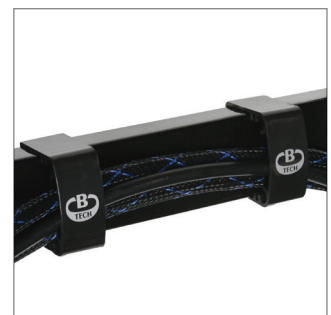

BT7514

SINGLE ARM FLAT SCREEN WALL MOUNT WITH TILT & SWIVEL

ALTERNATIVE
SHORT ARM
INCLUDED

Designed to mount medium sized flat screens, the BT7514 features a single swivel arm with easy tilt adjustment. The wall plate features 'OWLS' on wall levelling system to ensure a straight and smart installation. The BT7514 is also compatible with B-Tech's range of poles and collars, increasing the number of different ways it can be mounted, ideal for commercial applications as well as home installations. Security screws are provided to help prevent unauthorized removal of the screen.

SPECIFICATION

Recommended screen size	up to 47"
Max load	25kg
VESA® compatibility	up to 200 x 200
Tilt	+/- 40°
Swivel	180° (at wall)
Distance from wall	Min: 95mm - Max: 336mm
Colour	Black

FEATURES

- Easy tilt and swivel adjustment
- Features two swivel points: 180° at wall and 240° at interface
- Alternative short arm included
- Folds flat to the wall
- Features On Wall Levelling System for perfect mounting
- Includes CLIPLOGIC® cable management
- Coverplates included for a neat and tidy installation
- Includes Security locking screws and Allen key to prevent unauthorised removal of the screen
- Simple 'hook-on' installation with all mounting hardware included

Easy tilt adjustment of +/-40°

Security locking screws provided

Alternative short arm also included

CLIPLOGIC™ cable management

FRONT VIEW - MAXIMUM EXTENSION

SIDE VIEW - MAXIMUM EXTENSION

FRONT VIEW - FOLDED TO WALL

Double Arm Flat Screen Wall Mount with Tilt & Swivel for screens up to 47"

Double Arm Flat Screen Wall Mount with Tilt & Swivel for screens up to 60"

2 x Accessory Collars attaches the mount to Ø50mm poles