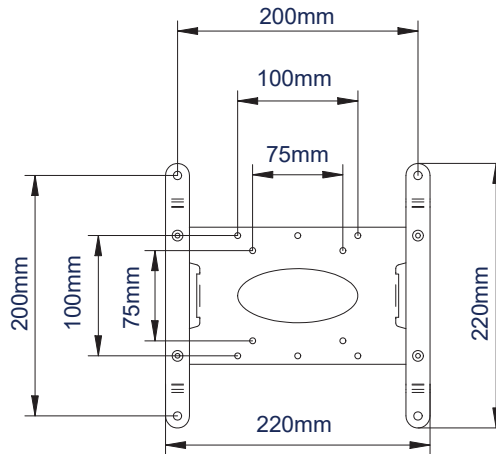

SIDE VIEW - FOLDED TO WALL

INTERFACE PLATE - FRONT VIEW

PACKING INFORMATION

COLOUR:	ORDER REF:	EAN CODE:	MASTER CARTON QTY:	INNER CARTON QTY:	MASTER CARTON WEIGHT:	MASTER CARTON CUBE:
Black	BT7514/PB	5019318750137	2	0	7.1kg	0.031cbm

RELATED PRODUCTS AND ACCESSORIES OF THE BT7514

BT7532	BT7515	BTV514	BT7841

Fixed Flat Screen Wall Mount for screens up to 47"

Double Arm Flat Screen Wall Mount with Tilt & Swivel for screens up to 47"

Double Arm Flat Screen Wall Mount with Tilt & Swivel for screens up to 60"

2 x Accessory Collars attaches the mount to Ø50mm poles

SS-BT7514-V5-151021 European Trademark Number: 001713280-0007