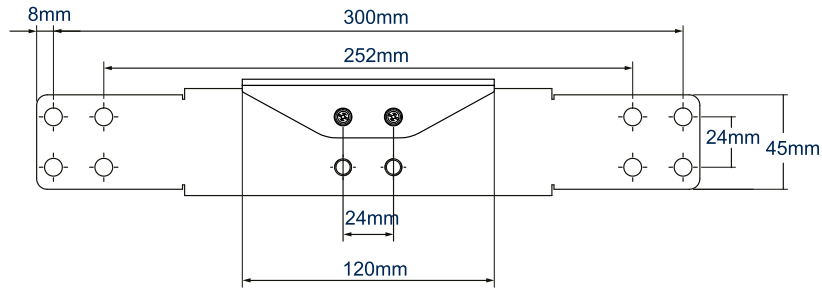

FRONT VIEW

PACKING INFORMATION

COLOUR:	ORDER REF:	EAN CODE:	MASTER CARTON QTY:	INNER CARTON QTY:	MASTER CARTON WEIGHT:	MASTER CARTON CUBE:
Black	BT7864/B	5019318759123	1	0	3.2kg	0.001cbm

ACCESSORIES & RELATED PRODUCTS

SS-BT7864-V2-270919