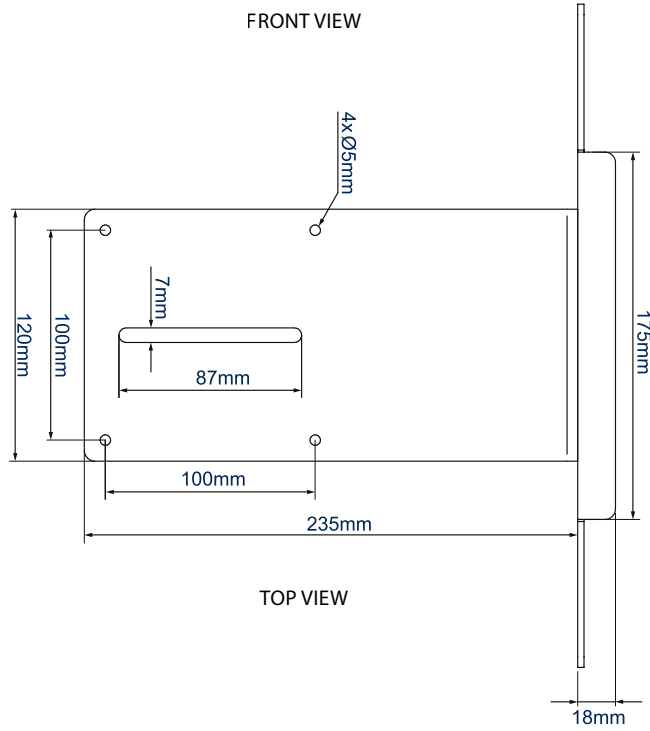

TOP VIEW

PACKING INFORMATION

COLOUR:	ORDER REF:	EAN CODE:	MASTER CARTON QTY:	INNER CARTON QTY:	MASTER CARTON WEIGHT:	MASTER CARTON CUBE:
Black	BT7864/B	5019318759123	1	0	3.2kg	0.001cbm

ACCESSORIES & RELATED PRODUCTS

SS-BT7864-V2-270919