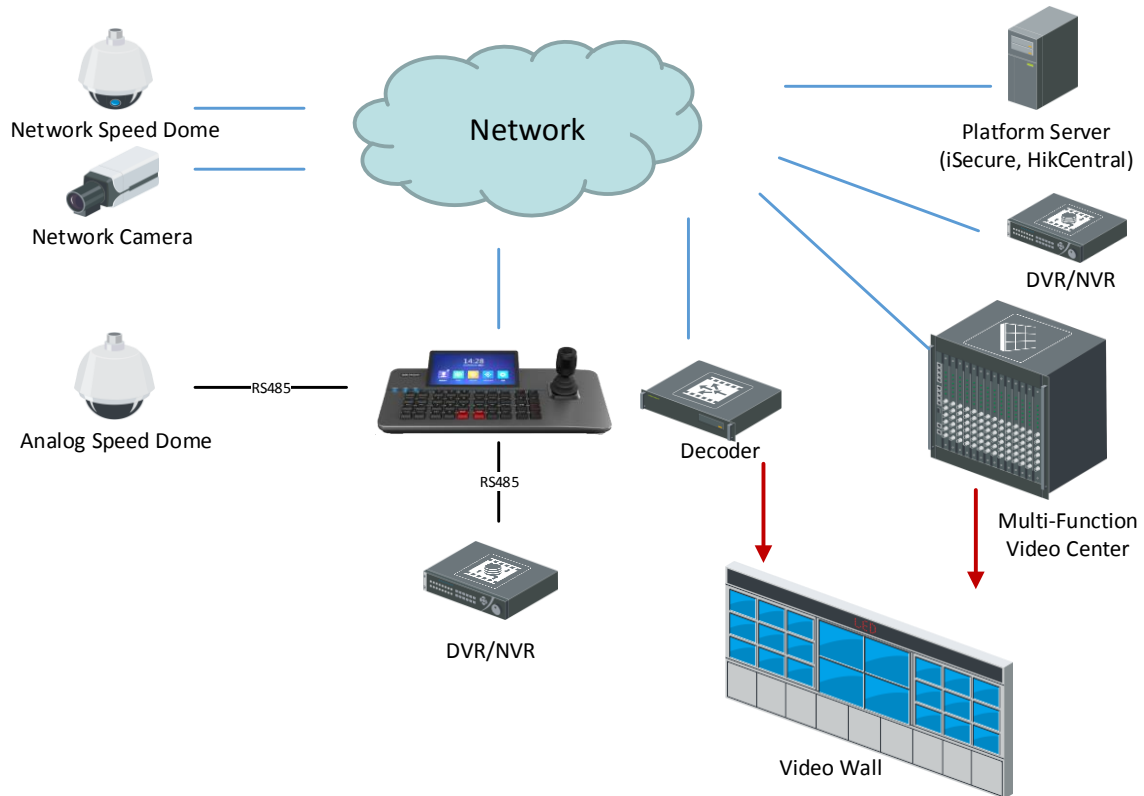

Typical Application