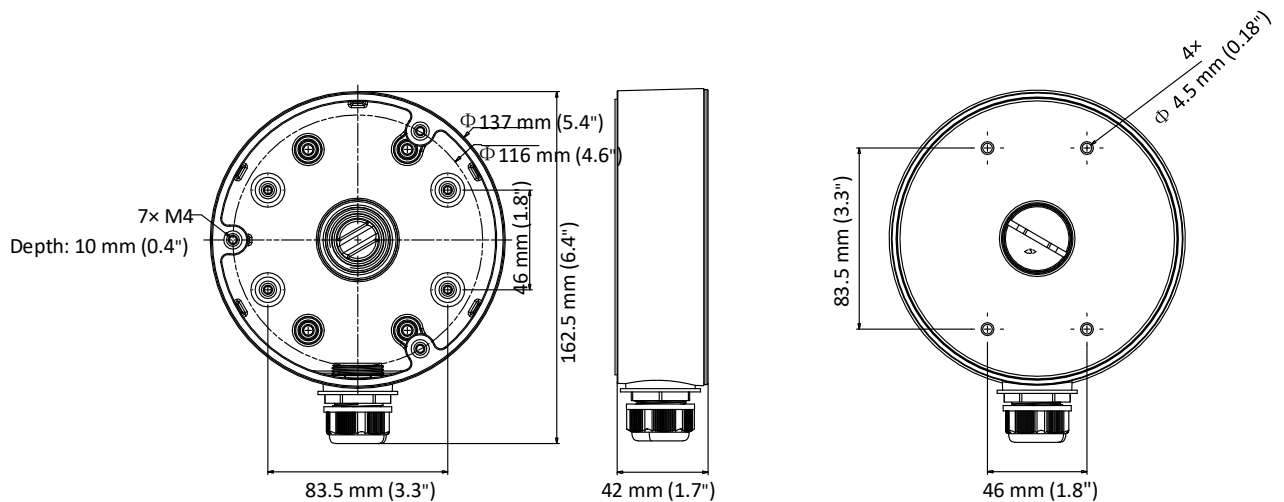

DS-1280ZJ-DM21/GREY

Junction Box for Dome Camera

Features

- Aluminum alloy material with surface spray treatment
- Side inlet and bottom inlet
- The bottom waterproof cover and the side gland nut are interchangeable
- Waterproof design

Dimension

Available Model

DS-1280ZJ-DM21

Parameter

Model	DS-1280ZJ-DM21
Parameters	Junction Box for Dome Camera
Appearance	Hikvision Grey
Material	Aluminum Alloy
Dimension	Φ 137 mm × 42 mm (5.4" × 1.7")
Weight	280 g (0.62 lb.)

Notes

- The junction box should be installed on the flat surface.
- Waterproof rubber is necessary for outdoor application.
- The wall must be capable of supporting at least 3 times as much as the total weight of the camera and the mounting bracket.
- The maximum load capacity of the junction box is 4.5 kg (9.9 lb.).