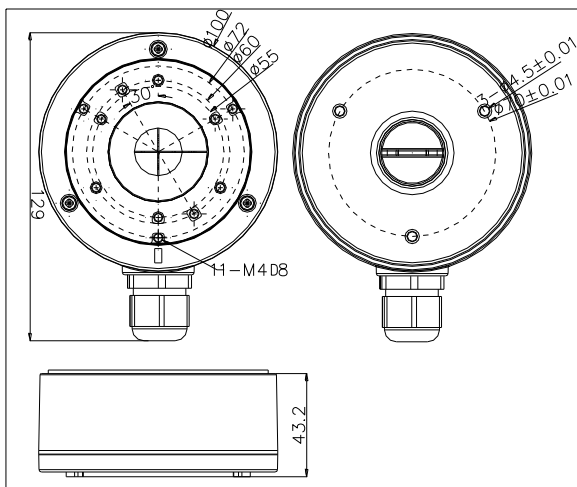

## DS-1280ZJ-XS/GREY

Junction Box for Dome(Bullet) Camera

### Features:

- Aluminum alloy material with surface spray treatment
- Cable hole on bracket makes the feature better

### Dimension:

**Note:** The actual bracket may vary from the picture above.

### Parameter:

Model	DS-1280ZJ-XS
Parameters	Junction Box for Dome(Bullet) Camera
Appearance	Hikvision White
Material	Aluminum Alloy
Dimension	Φ 100 x 43.2 x 129mm
Weight	320g