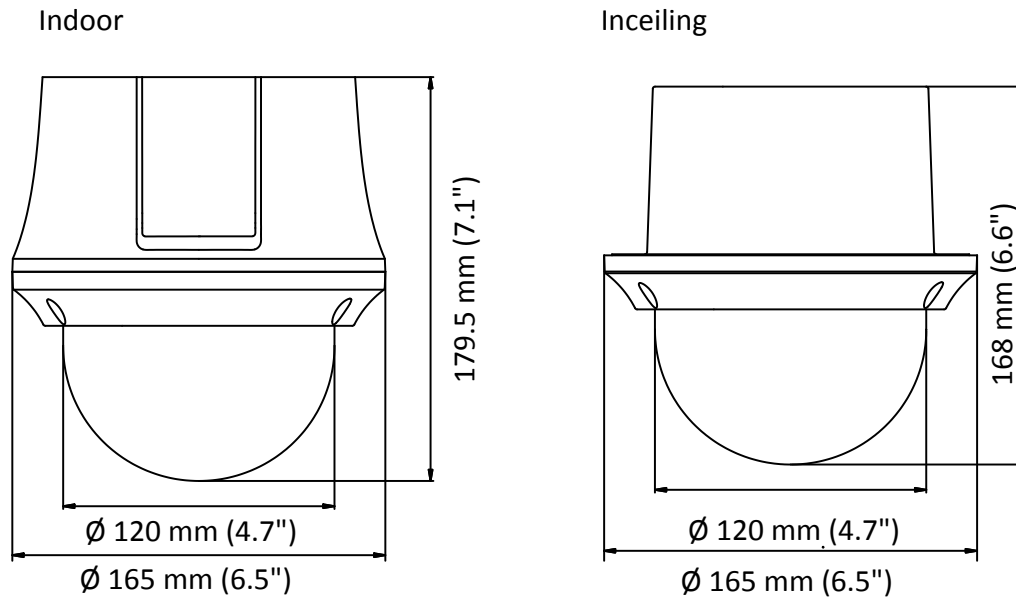

Order Model

DS-2AE4225T-D3(D)

Dimension