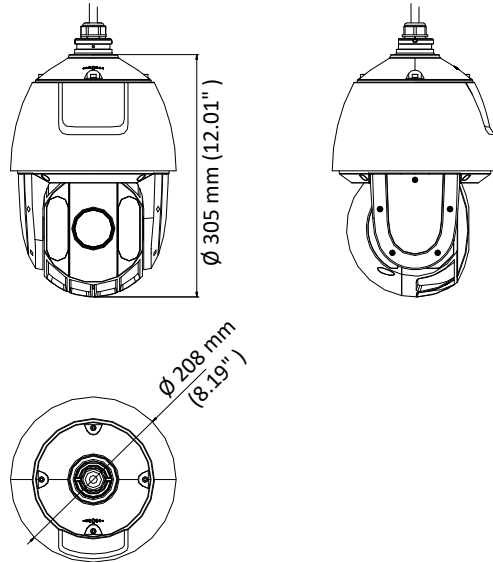

Dimensions

Accessories