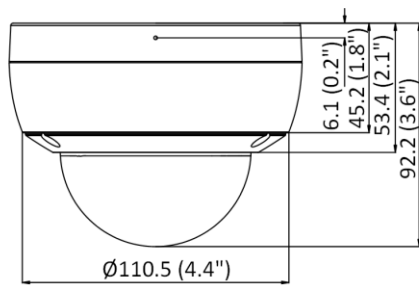

▪ Dimension

Unit: mm (inch)

▪ Accessory

▪ Optional

Vertical Pole Mount	Junction Box	Corner Mount	Wall Mount	Pendant Mount
Rain Shade	Wall Mount