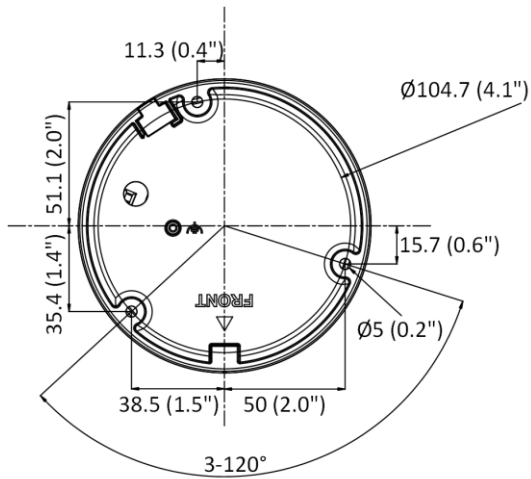

▪ Dimension

Unit: mm (inch)

▪ Accessory

▪ Optional

Vertical Pole Mount	Junction Box	Corner Mount	Wall Mount	Pendant Mount
Rain Shade	Wall Mount