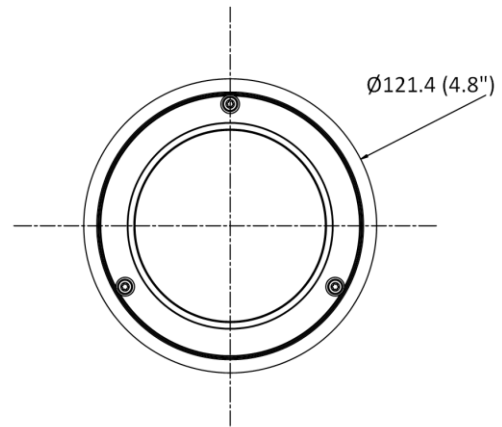

▪ Dimension

Unit: mm (inch)

▪ Accessory

▪ Optional

Vertical Pole Mount	Junction Box	Corner Mount	Wall Mount	Pendant Mount
Rain Shade	Wall Mount