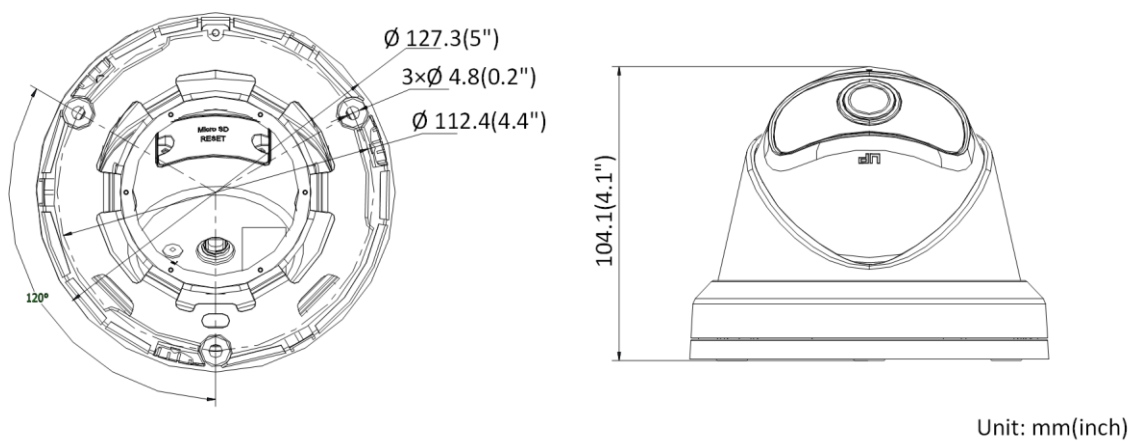

Safety	UL 60950-1, IEC 60950-1:2005 + Am 1:2009 + Am 2:2013, EN 60950-1:2005 + Am 1:2009 + Am 2:2013, IS 13252(Part 1):2010+A1:2013+A2:2015, IEC/EN 60950-1
Chemistry	2011/65/EU, 2012/19/EU, Regulation (EC) No 1907/2006

* Listed resolutions are only selectable options. It does not mean that all streams can work at their maximum resolution at the same time.

Dimension

Accessory

Junction Box