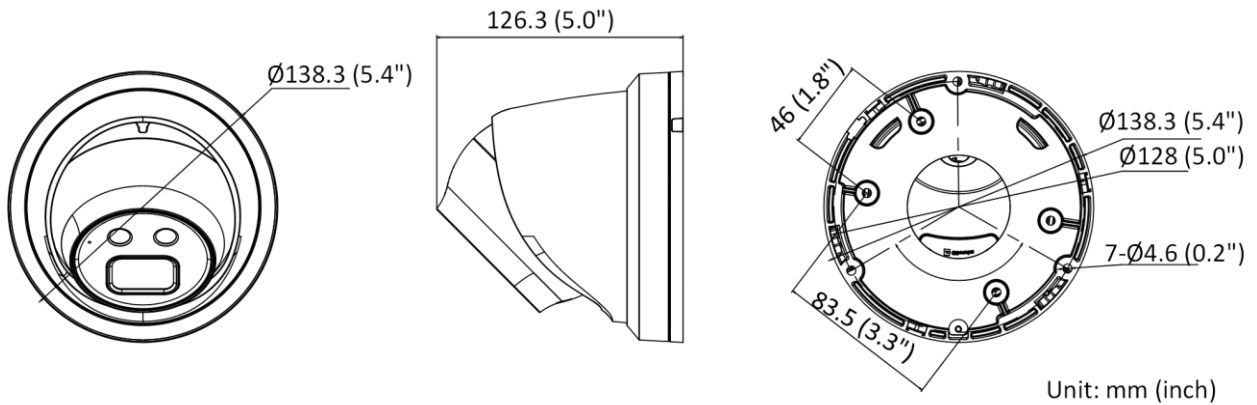

▪ **Dimension**

▪ **Accessory**

▪ **Optional**

DS-1276ZJ-SUS Corner Mount	DS-1275ZJ-SUS Vertical Pole Mount	DS-1271ZJ-140 Pendant Mount	DS-1273ZJ-140(BLACK) Wall Mount	DS-1273ZJ-140B Wall Mount
DS-1273ZJ-140 Wall Mount	DS-1280ZJ-DM21 Junction Box