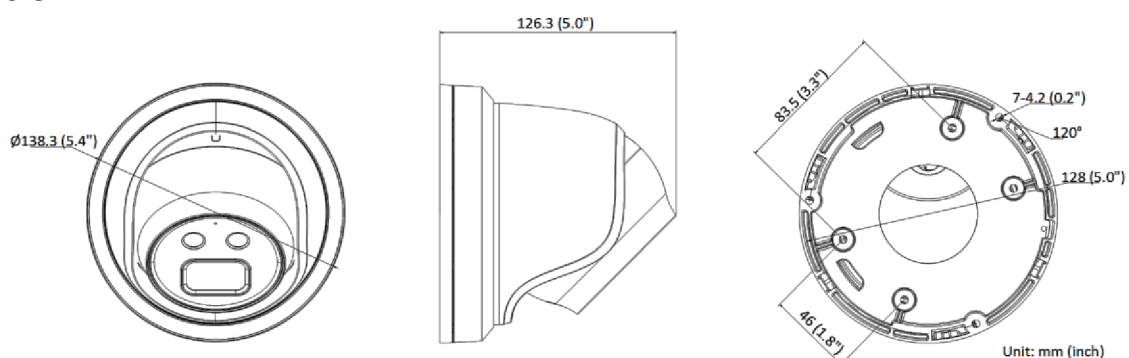

Power Consumption and Current	12 VDC, 0.48 A, max. 5.8 W PoE: (802.3af, 36 V to 57 V), 0.19 A to 0.12 A, max. 6.8 W
Power Interface	Ø 5.5 mm coaxial power plug
Material	Metal except for trim ring
Camera Dimension	Ø 138.3 × 126.3 mm (5.4" × 5.0")
Package Dimension	170 × 170 × 150 mm (6.7" × 6.7" × 5.9")
Camera Weight	770 g (1.7 lb.)
With Package Weight	1073 g (2.4 lb.)
Linkage Method	Upload to NAS/memory card, notify surveillance center, trigger record, trigger capture, strobe light, audible warning *Note: External device is required.
Web Client Language	32 languages English, Russian, Estonian, Bulgarian, Hungarian, Greek, German, Italian, Czech, Slovak, French, Polish, Dutch, Portuguese, Spanish, Romanian, Danish, Swedish, Norwegian, Finnish, Croatian, Slovenian, Serbian, Turkish, Korean, Traditional Chinese, Thai, Vietnamese, Japanese, Latvian, Lithuanian, Portuguese (Brazil)
General Function	Anti-flicker, heartbeat, mirror, privacy masks, flash log, password reset via e-mail, pixel counter
Software Reset	Yes
Approval	
EMC	FCC (47 CFR Part 15, Subpart B); CEEMC (EN 55032: 2015, EN 610003-2: 2014, EN 61000-3-3: 2013, EN 50130-4: 2011 +A1: 2014); RCM (AS/NZS CISPR 32: 2015); IC (ICES-003: Issue 6, 2016); KC (KN 32: 2015, KN 35: 2015)
Safety	UL (UL 60950-1); CB (IEC 60950-1:2005 + Am 1:2009 + Am 2:2013); CE-LVD (EN 60950-1:2005 + Am 1:2009 + Am 2:2013); BIS (IS 13252(Part 1):2010+A1:2013+A2:2015); LOA (IEC/EN 609501)
Environment	CE-RoHS (2011/65/EU); WEEE (2012/19/EU); Reach (Regulation (EC) No 1907/2006)
Protection	-IU: Ingression protection: IP66 (IEC 60529:2013) -I: Ingression protection: IP67 (IEC 60529:2013)

Available Model

DS-2CD2346G2-I (2.8 mm, 4 mm, 6 mm)

DS-2CD2346G2-IU (2.8 mm, 4 mm, 6 mm)

Dimension

DS-1280ZJ-DM21/GREY
Junction Box

DS-1273ZJ-140/GREY
Wall Mount

Distributed by

HIKVISION®