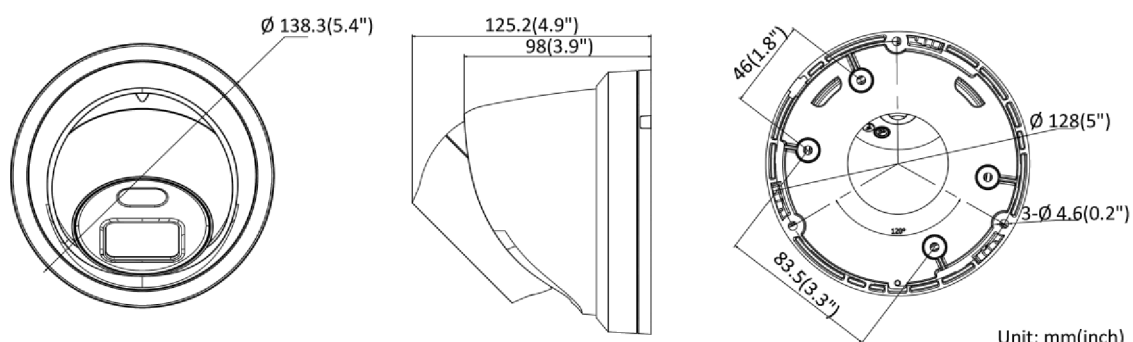

General Function	Anti-flicker, heartbeat, mirror, privacy masks, flash log, password reset via e-mail, pixel counter
Software Reset	Yes
Storage Conditions	-30 °C to 60 °C (-22 °F to 140 °F). Humidity 95% or less (non -condensing)
Startup and Operating Conditions	-30 °C to 60 °C (-22 °F to 140 °F). Humidity 95% or less (non -condensing)
Power Supply	12 VDC ± 25%, PoE: 802.3af, class 3
Power Consumption and Current	12 VDC, 0.55 A, max. 6.6 W PoE: (802.3af, 36 V to 57 V), 0.22 A to 0.13 A, max. 7.6 W
Power Interface	Ø 5.5 mm coaxial power plug
Material	Aluminum alloy body, except for trim ring
Screw Material	SUS304
Camera Dimension	Ø 138.3 × 125.2 mm (Ø 5.4" × 4.9")
Package Dimension	170 × 170 × 150 mm (7" × 7" × 5.9")
Camera Weight	Approx. 820 g (1.8 lb.)
With Package Weight	Approx. 1137 g (2.5 lb.)
Approval	
Class	Class B
EMC	FCC SDoC (47 CFR Part 15, Subpart B); CE-EMC (EN 55032: 2015, EN 61000-3-2: 2014, EN 61000-3-3: 2013, EN 50130-4: 2011 +A1: 2014); RCM (AS/NZS CISPR 32: 2015); IC VoC (ICES-003: Issue 6, 2016); KC (KN 32: 2015, KN 35: 2015)
Safety	UL (UL 60950-1); CB (IEC 60950-1:2005 + Am 1:2009 + Am 2:2013, IEC 62368-1:2014); CE-LVD (EN 60950-1:2005 + Am 1:2009 + Am 2:2013, IEC 62368-1:2014); BIS (IS 13252(Part 1):2010+A1:2013+A2:2015); LOA (IEC/EN 60950-1)
Environment	CE-RoHS (2011/65/EU); WEEE (2012/19/EU); Reach (Regulation (EC) No 1907/2006)
Protection	Ingress protection: IP67 (IEC 60529-2013)

▪ Available Model

DS-2CD2347G2-LU (2.8 mm, 4 mm, 6 mm)

DS-2CD2347G2-L (2.8 mm, 4 mm, 6 mm)

▪ Dimension

- **Accessory**
- **Optional**

DS-1280ZJ-DM21/BLACK

Junction Box

Distributed by