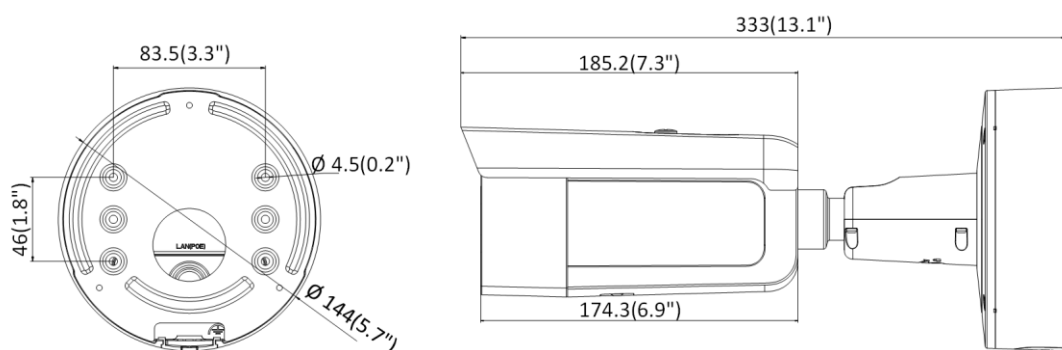

Startup and Operating Conditions	-30 °C to 60 °C (-22 °F to 140 °F), humidity 95% or less (non-condensing)
Storage Conditions	-30 °C to 60 °C (-22 °F to 140 °F), humidity 95% or less (non-condensing)
Power Supply	12 VDC ± 25%, two-core terminal block; reverse polarity protection; PoE (802.3at, class 4)
Power Consumption and Current	12 VDC, 1.12 A, max. 13.5 W; PoE (802.3at, 42.5 V to 57 V), 0.5 A to 0.3 A, max. 15 W
Material	Metal
Dimensions	Camera: Φ 144 × 333 mm (Φ 5.7" × 13.1") With package: 385 × 190 × 180 mm (15.2" × 7.5" × 7.1")
Weight	Camera: approx. 1430 g (3.2 lb.) With package: approx. 2490 g (5.5 lb.)
Approval	
EMC	FCC (47 CFR Part 15, Subpart B); CE-EMC (EN 55032: 2015, EN 61000-3-2: 2014, EN 61000-3-3: 2013, EN 50130-4: 2011 +A1: 2014); RCM (AS/NZS CISPR 32: 2015); IC (ICES-003: Issue 6, 2016); KC (KN 32: 2015, KN 35: 2015)
Safety	UL (UL 60950-1); CB (IEC 60950-1:2005 + Am 1:2009 + Am 2:2013); CE-LVD (EN 60950-1:2005 + Am 1:2009 + Am 2:2013); BIS (IS 13252(Part 1):2010+A1:2013+A2:2015); LOA (IEC/EN 60950-1)
Chemistry	CE-RoHS (2011/65/EU); WEEE (2012/19/EU); Reach (Regulation (EC) No 1907/2006)
Protection	Ingress protection: IP66 (IEC 60529-2013), IK10(IEC 62262:2002)

* Listed resolutions are only selectable options. It does not mean that all streams can work at their maximum resolution at the same time.

Dimension

Unit: mm(inch)

Accessory

Corner Mount

Vertical Pole Mount