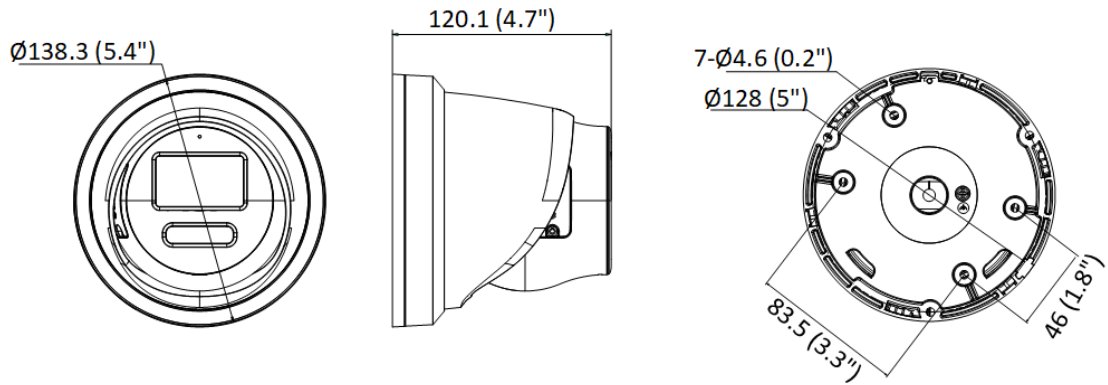

▪ **Available Model**

DS-2CD3387G2-LSU (2.8/4 mm)

▪ **Dimension**

Model With Mic

Unit: mm (inch)

▪ **Accessory**

▪ **Optional**

DS-1273ZJ-140B Wall Mount	DS-1276ZJ-SUS Corner Mount	DS-1271ZJ-140 Pendant Mount	DS-1275ZJ-SUS Vertical Pole Mount	DS-1280ZJ-PT6 Junction Box
DS-1273ZJ-140 Wall Mount