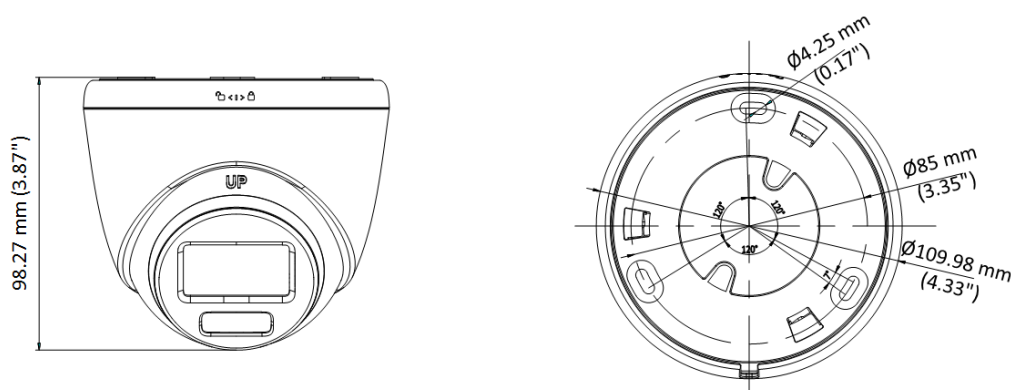

▪ Dimension

▪ Accessory