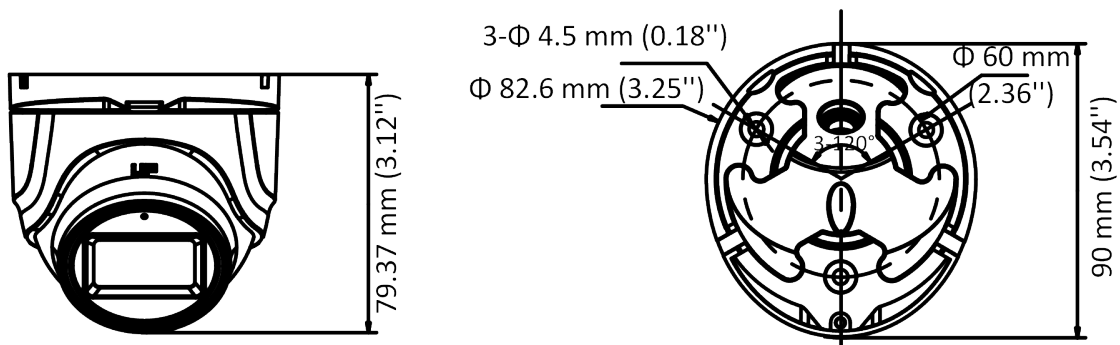

General	
IR Range	Up to 30 m
Communication	HIKVISION-C
Dimensions	82.6 mm × 90 mm × 79.37 mm (3.25" × 3.54" × 3.12")
Weight	Approx. 289.5 g (0.64 lb.)

Available Model

DS-2CE76HOT-ITMFS

Dimension

Accessory

DS-1272ZJ-110-TRS/GREY
Wall Mount

DS-1280ZJ-XS/GREY
Junction Box