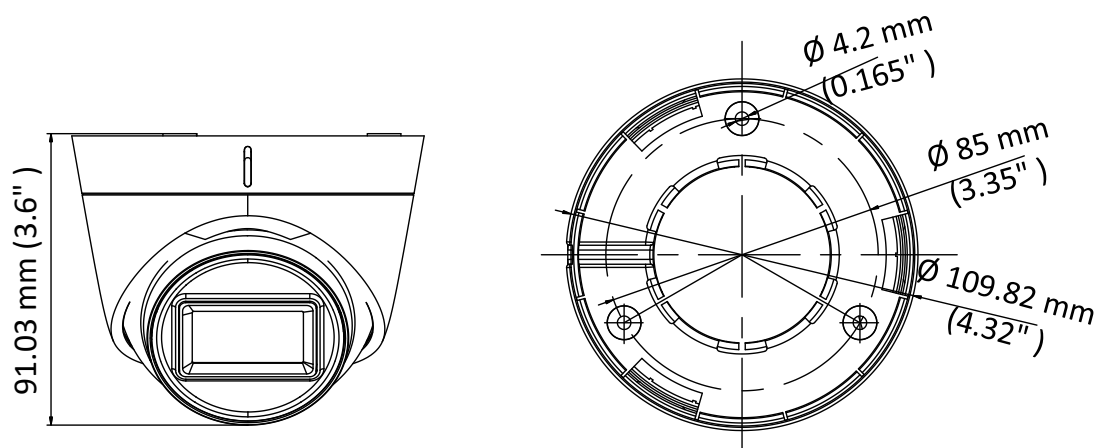

Order Models

DS-2CE78U1T-IT3F

Dimension