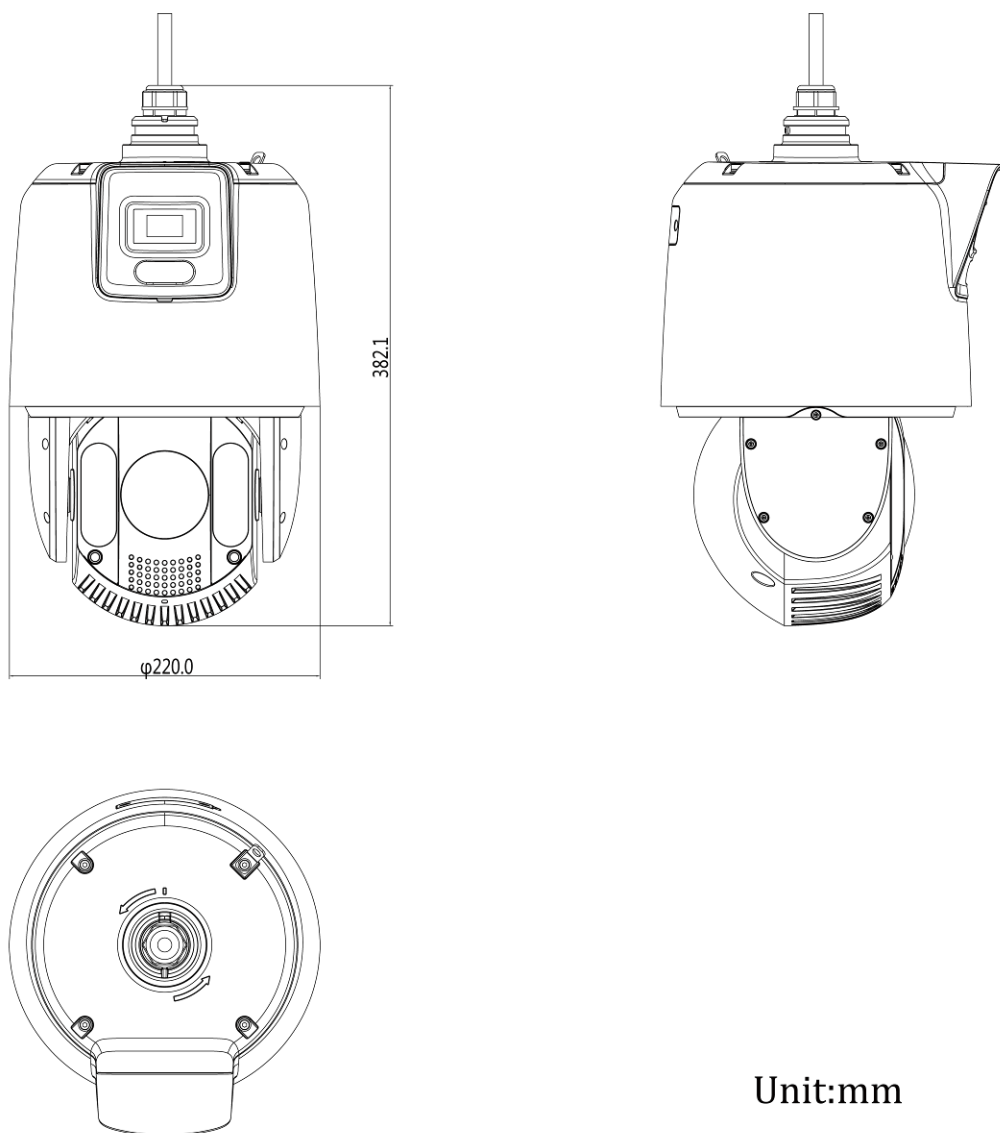

▪ **Dimension**

▪ **Accessory**

▪ **Optional**

DS-1661ZJ	DS-1602ZJ-Corner	DS-1602ZJ-Pole	DS-1602ZJ	DS-1681ZJ-2
Pendant Mount	Corner mount	Vertical pole mount	Wall mount	Installation Adaptor