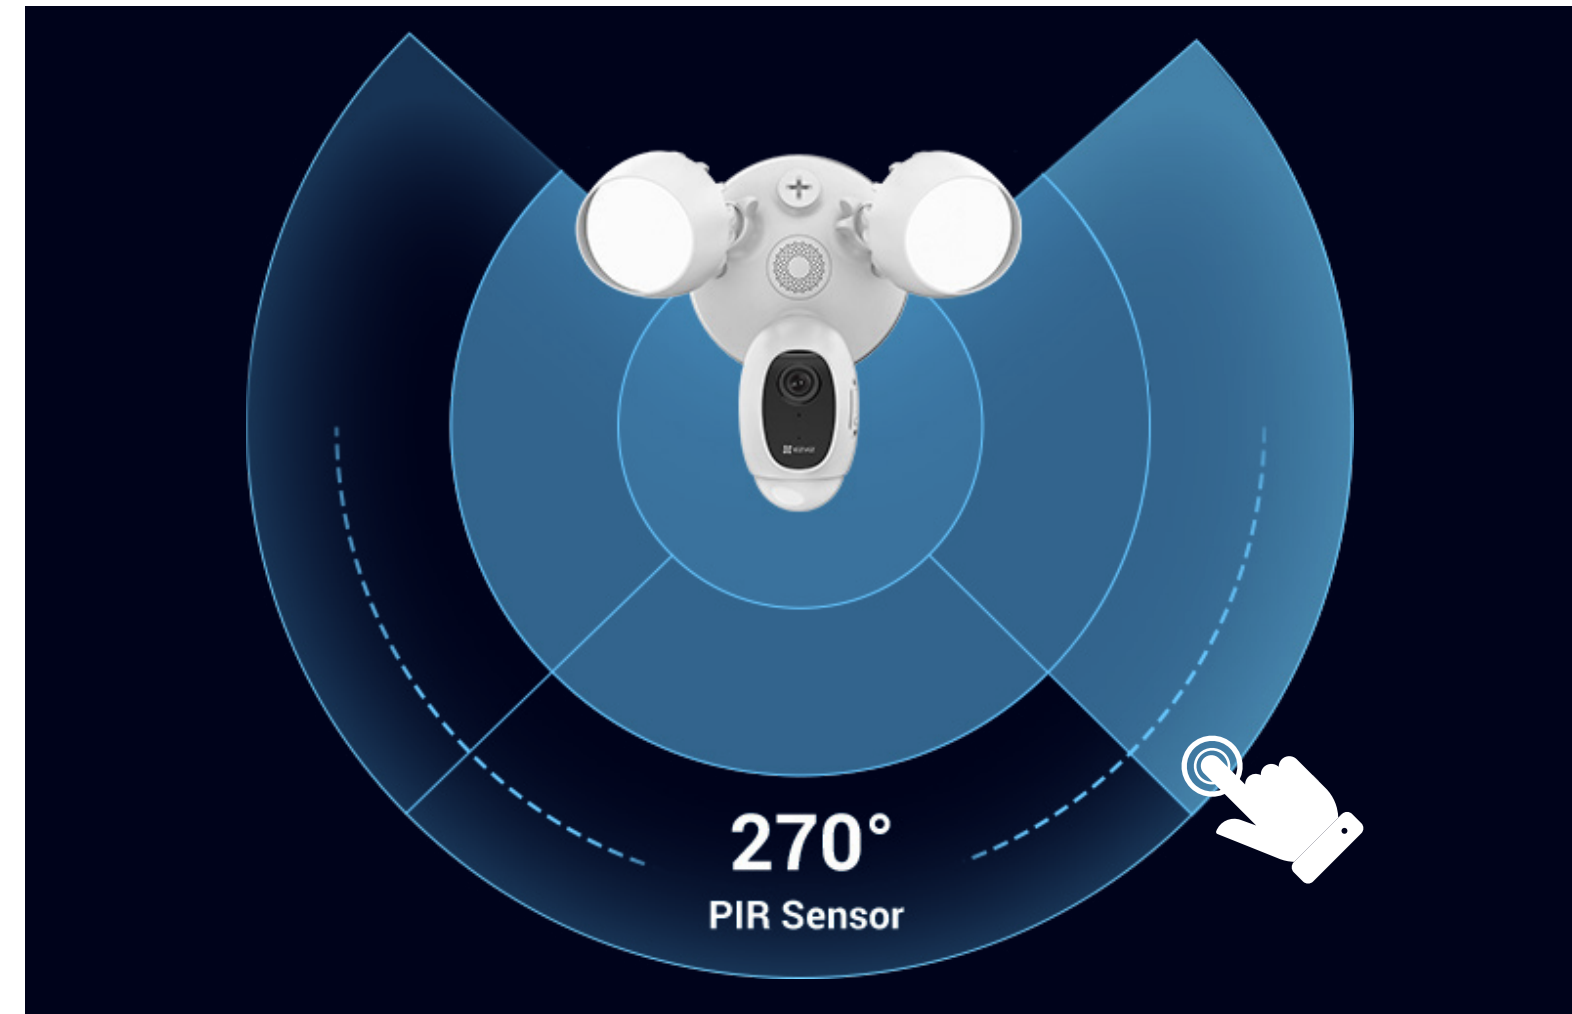

Smart lighting.

Outfitted with a 270-degree PIR sensor, the LC1C's floodlights automatically light up upon detection of people or animals in the darkness*. You can even configure which zones you'd like to enable PIR motion-activated lighting!

*When motion is no longer detected, the lights will turn off in 90 seconds.