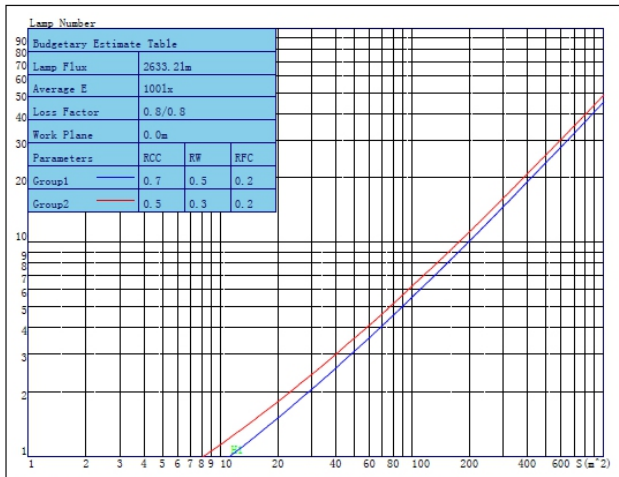

Product Features

- **12W LED Ceiling light-** Waterproof IP44 Colour temperature changing light fitting - Switch from 2700K Warm white to 4000K Cool white to 6000K Daylight, Screen reader support enabled.
- **COLOUR CHANGING:** Switch on fitting allows you to Switch from 2700K Warm white to 4000K Cool white to 6000K Daylight. With this light you can select the colour of light emitted. You can choose between a cosy warm white, cool white light or natural daylight by selecting with a double press of the on off switch and the light will remember your last selection.
- High Tech, High Quality, Long Lasting & Energy Efficient
- **APPLICATIONS:** These are indoor use only and have an IP44 rating meaning they are suitable to use in zones 1, 2 and 3. Also can be used in can be used in kitchens, halls, living rooms, bedrooms, dining rooms, games rooms etc.
- **VOLTAGE:** Standard 220v to 240v UK and European voltage. These are ideal for replacing older light fittings for a more modern feel

2D Light Intensity Distribution Curve

C0 Space ISO Illuminance Curve

Parameters1: Rhoc = 0.7 Rhow = 0.5 Rhofc = 0.2 LLF = 0.8
 Parameters2: Rhoc = 0.5 Rhow = 0.3 Rhofc = 0.2 LLF = 0.8
 Average Illuminance(lx): 100 Cavity Height: H1(m) = 2