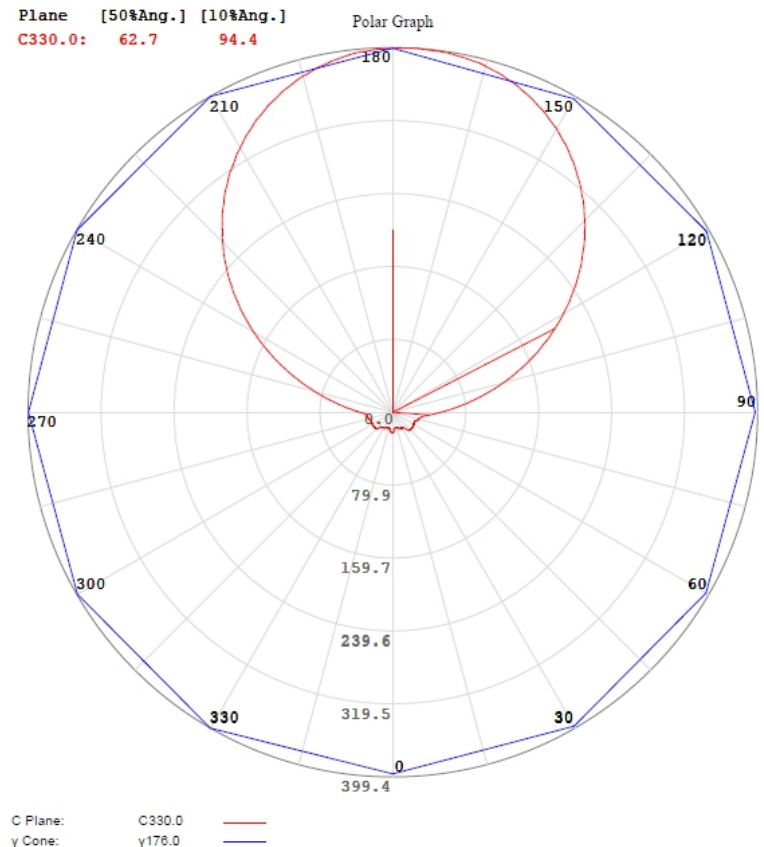

12W CEILING LIGHT 960 LUMENS, CCT CHANGEABLE, WITH QUICK CONNECTOR

960 LUMENS

12 WATTS

IP44

CCT Changing

Ideal for kitchens, halls, living rooms, bedrooms, dining rooms, games rooms etc.

Technical Specification:

Model No.	:	SXL101-R-12W CCT
TYPE	:	LED CEILING LAMP
Voltage	:	220-240V, 12W
Luminous	:	960LMM
RA	:	RA>80
DF	:	DF>0.7
CCT	:	3000K/4000K/6500K CCT CHANGEABLE THROUGH A SWITCH
Measurement	:	Φ250*55MM
Body	:	STEEL BODY
Material	:	PVC DIFFUSER
Warranty	:	2 YEARS
IP Rating	:	IP44 WITH QUICK TERMINAL BLOCK

2D Light Intensity Distribution Curve

C0 Space ISO Illuminance Curve

Parameters1: Rhoc = 0.7 Rhow = 0.5 Rhofc = 0.2 LLF = 0.8
 Parameters2: Rhoc = 0.5 Rhow = 0.3 Rhofc = 0.2 LLF = 0.8
 Average Illuminance(lx): 100 Cavity Height: H1(m) = 2