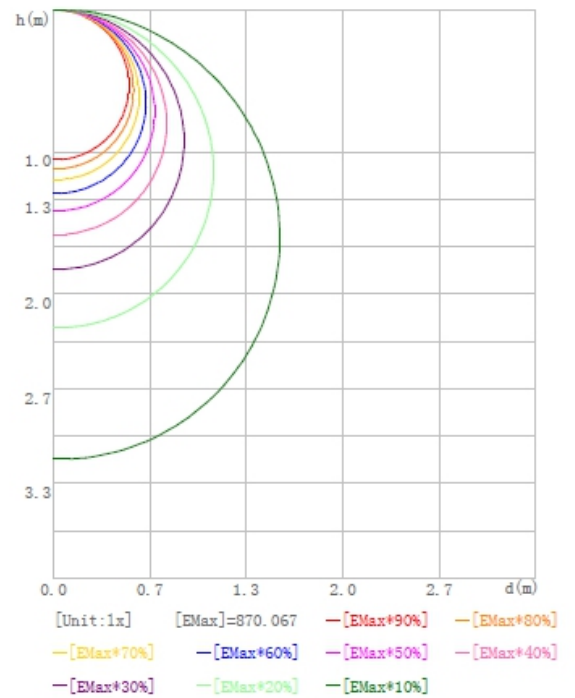

Product Features

- **12W LED Ceiling light-** Waterproof IP44 Colour temperature changing light fitting - Switch from 2700K Warm white to 4000K Cool white to 6000K Daylight, Screen reader support enabled.
- **COLOUR CHANGING:** Switch on fitting allows you to Switch from 2700K Warm white to 4000K Cool white to 6000K Daylight. With this light you can select the colour of light emitted. You can choose between a cosy warm white, cool white light or natural daylight by selecting with a double press of the on off switch and the light will remember your last selection.
- High Tech, High Quality, Long Lasting & Energy Efficient
- **APPLICATIONS:** These are indoor use only and have an IP44 rating meaning they are suitable to use in zones 1, 2 and 3. Also can be used in can be used in kitchens, halls, living rooms, bedrooms, dining rooms, games rooms etc.
- **VOLTAGE:** Standard 220v to 240v UK and European voltage. These are ideal for replacing older light fittings for a more modern feel

2D Light Intensity Distribution Curve

C0 Space ISO Illuminance Curve

Parameters1: Rhoc = 0.7 Rhow = 0.5 Rhofc = 0.2 LLF = 0.8
 Parameters2: Rhoc = 0.5 Rhow = 0.3 Rhofc = 0.2 LLF = 0.8
 Average Illuminance(lx): 100 Cavity Height: H1(m) = 2