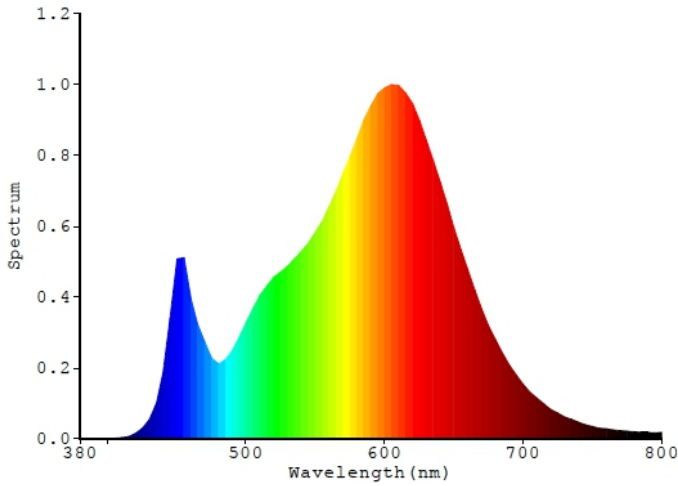

Model No.	:	SXL101-R-12W CCT
TYPE	:	LED CEILING LAMP
Voltage	:	220-240V, 12W
Luminous	:	960LMM
RA	:	RA>80
DF	:	DF>0.7
CCT	:	3000K/4000K/6500K CCT CHANGEABLE THROUGH A SWITCH
Measurement	:	Φ250*55MM
Body	:	STEEL BODY
Material	:	PVC DIFFUSER
Warranty	:	2 YEARS
IP Rating	:	IP44 WITH QUICK TERMINAL BLOCK

2D Light Intensity Distribution Curve

C0 Space ISO Illuminance Curve

Parameters1: Rhoc = 0.7 Rhow = 0.5 Rhofc = 0.2 LLF = 0.8
 Parameters2: Rhoc = 0.5 Rhow = 0.3 Rhofc = 0.2 LLF = 0.8
 Average Illuminance(lx): 100 Cavity Height: H1(m) = 2