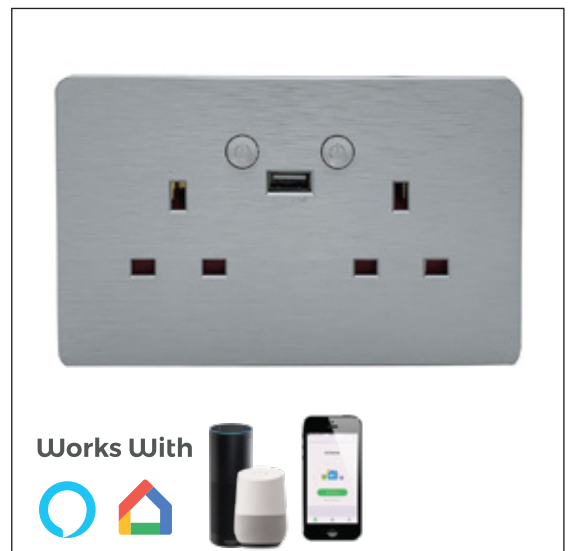

ENER-J[®]

Smart Home Living

Smart Wifi 13A Wifi Twin Wall Sockets with 2 USB Ports (Silver)

Overload
Protection

Power-OFF
Protection

Push
Button

Timing
Function

Many Device
Connect

SKU CODE:

SHA5283X

Ean Code on box:

5061004711694

Packing

Inner packing Qty

1 pc/ Box

Wi-Fi wall socket connects to the Internet through Wifi network and controls the power of home appliances, smartphone or other devices can control the socket and track the status of the wall socket at any place where network is available, one device can support more than one Wifi wall socket controller. Wifi wall socket using Smart Link net technology you can easily access settings, besides, it has timing function you can DIY for your favorite and power indicator for your energy tracking, let you have fun on local or remote control your home appliances, enjoy with it.

Features

- Support Wifi network.
- Support Two USB.
- Support Amazon Alexa and Google home.
- Support Smart configure net technology, easy to access settings.
- Support status tracking, home appliances status timely feedback to your device.
- Support Max 8 timing task.
- Support Max 150 Wifi smart devices from one smartphone.
- Easy installation, easy handling and can be activated immediately and stably.

Works With

Technical Parameters

Model No.	Quve-330
Color	Silver
Rated Voltage	90-250V AC
Max current	13A
Wireless IEEE Standard	IEEE802.11b/g/n
Wireless Frequency	2.412~2.484GHz
Material	PC
Max radiated output power	9.55dBm
Product Size	(L)145*(W)90*(H)28mm
Product Net weight	197g
Security Type	WEP61/WEP/128/TKIP/CCMP(AES)
Security Mechanism	WEP/WPA-PSK/WPA2-PSK
Wireless Consuming	≤0.5W
Working Condition	-20-60°C
Wireless Consuming	≤0.5W