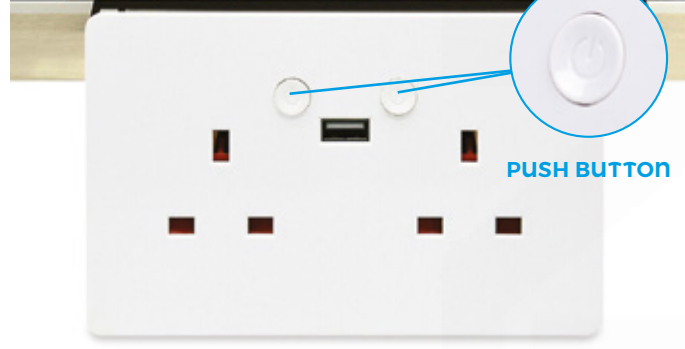

SMART WI-FI DOUBLE SOCKETS WITH USB

SKU Code: SHA5302

Wi-Fi wall socket connects to the Internet through WiFi network and controls the power of home appliances, smartphone or other devices can control the socket and track the status of the wall socket at any place where network is available, one device can support more than one WiFi wall socket controller. WiFi wall socket using Smart Link net technology you can easily access settings, besides, it has timing function you can DIY for your favorite and power indicator for your energy tracking, let you have fun on local or remote control your home appliances, enjoy with it.

PUSH BUTTON

British standard double hole, independent sub-control

Features

- Support Wifi network.
- Support Two USB.
- Support Amazon Alexa and Google home.
- Support Smart configure net technology, easy to access settings.
- Support status tracking, home appliances status timely feedback to your device.
- Support Max 8 timing task.
- Support Max 150 WiFi smart devices from one smartphone.
- Easy installation, easy handling and can be activated immediately and stably.
- FCC, CE, ROHS, RED approval.

Specifications

Color	White
Size	(L)146*(W)90*(H)29mm
Weight	198g
Material	PC
Voltage range	90-250V AC
Max current	13A
Wireless frequency	2.412-2.484GHz
Wireless IEEE standards	IEEE 802.11b/g/n
Security type	WEP61/WEP128/TKIP/CCMP(AES)
Security mechanism	WEP/WPA-PSK/WPA2-PSK
Wireless consuming	≤0.3W
Working condition	Temp:-30~60°C