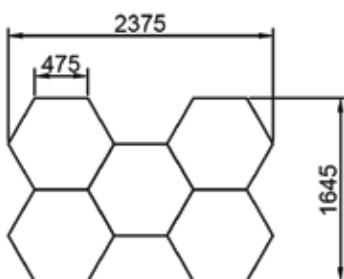

Dimension

Stuck? Confused?

Contact our Technical Support team on:

T: +44 (0)1291 446 105 E: support@ener-j.co.uk

Lines are open Mon - Fri (8am to 4pm)