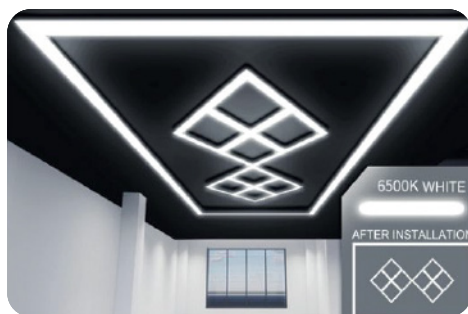

SKU: T308

Model No.	ATL0113	LUM	100-120LM/W
Voltage	220V	Rendering	>90
Luminous Surface	22mm	Colour Temperature	White (6500K)
Power	400W	Parts in set	Frame + Diamond*8
Size	2.43x4.84 M		

No.	Parts Name	Qty
A	1.175M Lamp Tube	12
B	0.565M Lamp Tube	24
L	90° Splicer	8
I	Straight Splicer	8
T	T Shape Splicer	10
+	+ Shape Splicer	3
	Power Cable	2