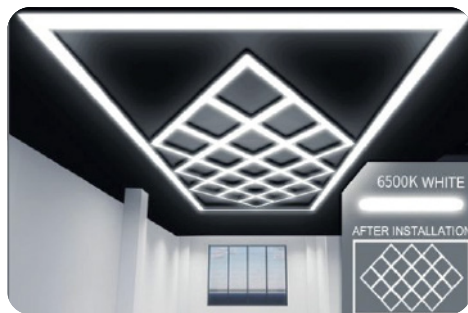

SKU: T307

Model No.	ATL0111	LUM	100-120LM/W
Voltage	220V	Rendering	>90
Luminous Surface	22mm	Colour Temperature	White (6500K)
Power	588W	Parts in set	Frame + Diamond*19
Size	2.43x4.84 M		

No.	Parts Name	Qty
A	1.175M Lamp Tube	12
B	0.565M Lamp Tube	48
L	90° Splicer	10
I	Straight Splicer	8
T	T Shape Splicer	10
+	+ Shape Splicer	14
	Power Cable	2