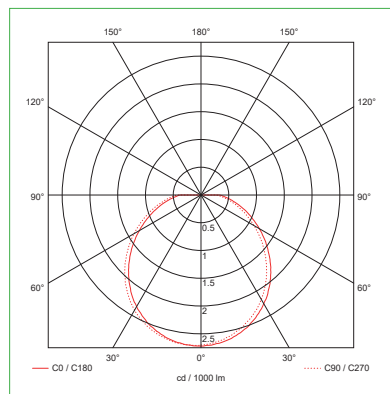

Product Code: EM14WMAINSCBULK

Description: LED 14W Mains Only Circular Bulkhead

General Information

Dimensions (mm)	330 x 330 x 110
Finish	White
Materials	Polycarbonate Housing
Mounting	Ceiling or Wall
Weight (Kg)	2.06
Warranty (Years)	3

Luminaire Output

Colour Temperature (K)	5500
Mains Luminous Flux (Lm)	1207
LED Lamp Type	84 x SMD 2835

Supply & Power

Supply Voltage (V AC)	220 - 240
Frequency (Hz)	50
Electrical Safety	Charge & Discharge Protection
Power Consumption (W)	15
Power Consumption (A)	0.067

Environment

Ingress Protection	IP65
Operating Temperature (°C)	-20 to +55
Relative Humidity Resistance (%)	<90

Standards BS EN 60598-1

Emergency