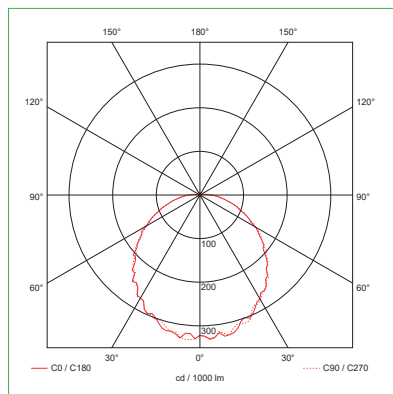

Environment

Ingress Protection	IP65
Operating Temperature (°C)	-20 to +55
Relative Humidity Resistance (%)	<90

Standards BS EN 60598-1

Mains