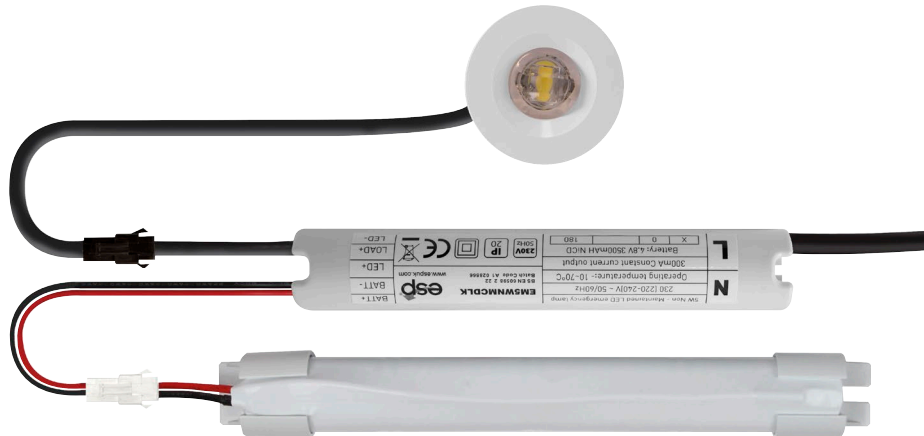

Product Code: EM5WNMCDLK

Description: LED 5W Emergency Corridor Lens Downlight

General Information

- Dimensions**
- Materials** Aluminium bezel
- Mounting** Recessed
- Weight** 0.9Kg

Luminaire Overview

- Colour Temperature** 5500K
- Downlight:** 55mm Diameter x 31mm
- LED Lamp Type** High Power 5W LED

Luminaire Output

Emergency Luminous Flux 214 Lumens

Power

220 - 240V AC, 50/60Hz

Consumption (Watts) 4.3W

Emergency Overview

- Emergency Operation** Non-Maintained
- Status Indicator** Green LED Indicator

Battery Information

- Specification** 4.8V 3500mAh Ni-Cd
- Duration** 3 Hours Emergency

Emergency Module:

- Dimensions** 183mm x Ø 32mm
- Battery:** 240mm x Ø 35mm
- Cutout** 48mm Diameter

Environment

Ingress Protection IP20

Accessories

EMBAT4.8V3500SER 4.8V 3500mAh Battery