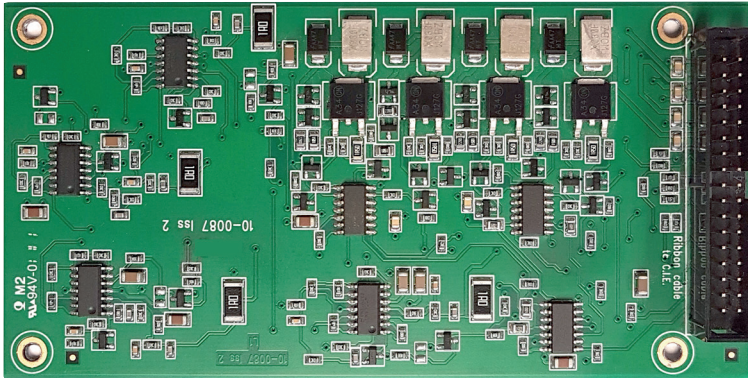

Product Code: MAGDUOCC4

Description: 4 Zone Conventional Card

General Information

Maximum Detectors Per Zone	Up to 32 Devices
Maximum Cable Length Per Zone (m)	500
Warranty (Years)	3

Supply & Power

Maximum Cable Size (mm ²)	1.5 (2 Core Screened Fire Rated Cable)
---------------------------------------	--

Inputs & Outputs

Zones	4; Up to 32 Devices (4-Wire Conventional)
-------	---

Compatible Products Compatible with MAGDUO4 & MAGDUO8

Features

Install into a MAGDUO4 or MAGDUO8 to Create 4 Extra Conventional Zones