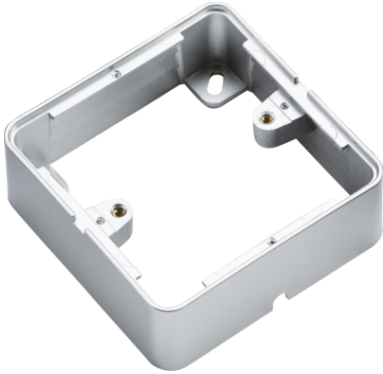

DATASHEET

1GSBGY

1G Surface Box - Grey

www.mlaccessories.co.uk

MLA PART CODE	1GSBGY
DESCRIPTION	1G Surface Box - Grey
NET WEIGHT (KG)	0.044
FINISH	Grey
DIMENSIONS (MM)	Height - 92.5 Width - 92.5 Projection - 34
CONSTRUCTION	Construction - Polycarbonate
IP RATING	IP20
EARTH TERMINAL	No
WARRANTY	1year(s)
MANUFACTURED IN ACCORDANCE WITH	BS 5733
ORIGIN OF MANUFACTURE	China
DECLARATION OF CONFORMITY (HELD ON FILE)	Yes
EAN	5056270803006