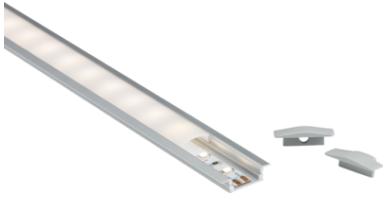

DATASHEET

1MREC

1M Aluminium Profile - Recessed Mount

www.mlaccessories.co.uk

MLA PART CODE	1MREC
DESCRIPTION	1M Aluminium Profile - Recessed Mount
NET WEIGHT (KG)	0.16
FINISH	Matt Silver
DIMENSIONS (MM)	Length - 1000 Width - 25 Projection - 1 Base Width - 17 Recessed Depth - 6
CUT-OUT (MM)	Cut-out Box W/H/D - 18
CONSTRUCTION	Construction - Aluminium
IP RATING	IP20
WARRANTY	1year(s)
ORIGIN OF MANUFACTURE	China
DECLARATION OF CONFORMITY (HELD ON FILE)	Yes
EAN	5056270868692

Date Created: 03/04/2023 13:46