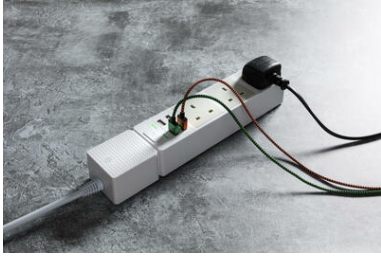

DATASHEET

3GKW

Smart 3G surge protected extension lead with Quad USB Charger

www.mlaccessories.co.uk

MLA PART CODE	3GKW
DESCRIPTION	Smart 3G surge protected extension lead with Quad USB Charger
NET WEIGHT (KG)	0.647
FINISH	White
INSERT COLOUR	Grey
DIMENSIONS (MM)	Length - 296 Width - 60 Projection - 43
CONSTRUCTION	Construction - ABS Construction 2 - & polycarbonate
CLASS	I
IP RATING	IP20
INPUT VOLTAGE	230V 50Hz
LOAD/MAX. LOAD	2300W
NO. OF USB PORTS	4
NO. OF TYPE-A PORTS	4
USB CHARGING	5V DC 2.4A (shared)
WIRELESS RANGE	>40m dependent on environment
CONNECTIVITY	Wi-Fi
CABLE LENGTH (M)	1.5
CABLE TYPE	H05VV-F 3-core 1.5mm
WARRANTY	2year(s)
ORIGIN OF MANUFACTURE	China
DECLARATION OF CONFORMITY (HELD ON FILE)	Yes
EAN	5056270808094