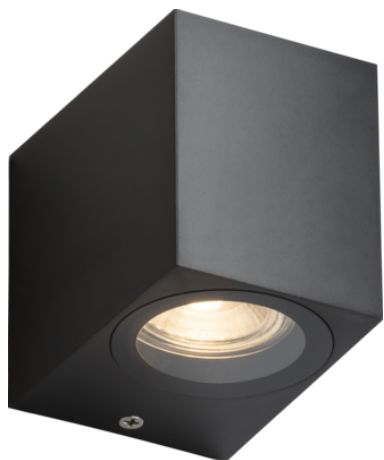

DATASHEET

ALS1BK

ALANA - 230V IP65 GU10 Polycarbonate Single Wall light - Black

www.mlaccessories.co.uk

MLA PART CODE	ALS1BK
DESCRIPTION	ALANA - 230V IP65 GU10 Polycarbonate Single Wall light - Black
NET WEIGHT (KG)	0.13
FINISH	Matt Black
DIFFUSER	Clear
DIMENSIONS (MM)	Height - 92 Width - 68 Projection - 80
CONSTRUCTION	Construction - Polycarbonate Construction 2 - & glass
CLASS	II
IP RATING	IP65
MAX. WATTAGE (W)	5
LAMP TECHNOLOGY	LED
LAMP BASE	GU10
LAMP INCLUDED	No
DIMMABLE	Lamp dependent
INPUT VOLTAGE	230V 50Hz
CABLE GLAND INCLUDED	Blind grommet
WARRANTY	3year(s)
MANUFACTURED IN ACCORDANCE WITH	BS EN 60598
ORIGIN OF MANUFACTURE	China
DECLARATION OF CONFORMITY (HELD ON FILE)	Yes
EAN	5056270851885