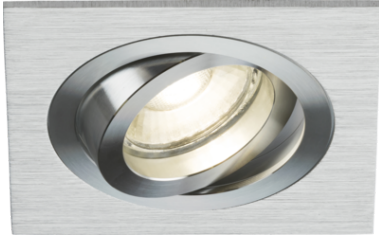

DATASHEET

AMA1TSBC

Ambar Single Tilt Square Downlight Brushed Chrome

www.mlaccessories.co.uk

MLA PART CODE	AMA1TSBC
DESCRIPTION	Ambar Single Tilt Square Downlight Brushed Chrome
NET WEIGHT (KG)	0.128
FINISH	Brushed Chrome
DIMENSIONS (MM)	Length - 92 Width - 92 Projection - 3 Recessed Depth - 22 Minimum Void - 70
CUT-OUT (MM)	Cut-out Diameter - 82
CONSTRUCTION	Construction - Aluminium
CLASS	II
IP RATING	IP20
MAX. WATTAGE (W)	10
LAMP BASE	GU10
LAMP INCLUDED	No
LED COMPATIBLE	Yes
DIMMABLE	Lamp dependent
IC RATED	No
INPUT VOLTAGE	230V 50Hz
WARRANTY	5year(s)
MANUFACTURED IN ACCORDANCE WITH	BS EN 60598
ORIGIN OF MANUFACTURE	China
DECLARATION OF CONFORMITY (HELD ON FILE)	Yes
EAN	5056270872880

Date Created: 03/04/2023 13:51