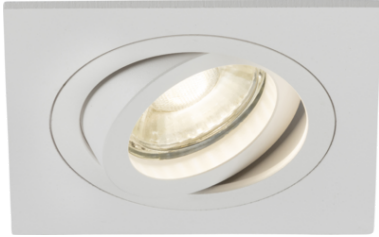

DATASHEET

AMA1TSW

Ambar Single Tilt Square Downlight White

www.mlaccessories.co.uk

MLA PART CODE	AMA1TSW
DESCRIPTION	Ambar Single Tilt Square Downlight White
NET WEIGHT (KG)	0.128
FINISH	White
DIMENSIONS (MM)	Length - 92 Width - 92 Projection - 3 Recessed Depth - 22 Minimum Void - 70
CUT-OUT (MM)	Cut-out Diameter - 82
CONSTRUCTION	Construction - Aluminium
CLASS	II
IP RATING	IP20
MAX. WATTAGE (W)	10
LAMP BASE	GU10
LAMP INCLUDED	No
LED COMPATIBLE	Yes
DIMMABLE	Lamp dependent
IC RATED	No
INPUT VOLTAGE	230V 50Hz
WARRANTY	5year(s)
MANUFACTURED IN ACCORDANCE WITH	BS EN 60598
ORIGIN OF MANUFACTURE	China
DECLARATION OF CONFORMITY (HELD ON FILE)	Yes
EAN	5056270872873

Date Created: 03/04/2023 13:51