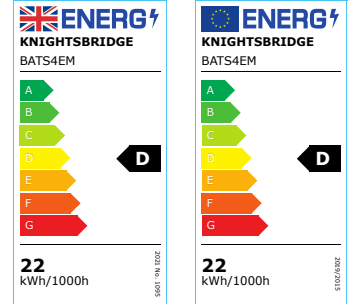

DATASHEET

BATS4EM

230V 4ft 22W LED Emergency Batten- 4000K

www.mlaccessories.co.uk

MLA PART CODE	BATS4EM
DESCRIPTION	230V 4ft 22W LED Emergency Batten- 4000K
NET WEIGHT (KG)	1.5
FINISH	White
DIFFUSER	Opal
DIMENSIONS (MM)	Length - 1225 Width - 61 Projection - 71
CONSTRUCTION	Construction - Pressed steel Construction 2 - & polycarbonate
CLASS	I
IP RATING	IP20
WATTAGE (W)	22
LAMP TECHNOLOGY	LED
LAMP INCLUDED	Yes
LUMENS (LM)	2625
LUMENS LIGHT SOURCE ONLY (LM)	3370
LUMEN TOLERANCE	5%
EFFICACY (LM/W)	147.56
LUMENS EMERGENCY MODE (LM)	225
CIRCUIT WATTAGE (W)	22.85
CCT	4000K
LIGHT COLOUR	Cool White
CRI	>80
SDCM	<6
RUNNING CURRENT (A)	0.103
DISPLACEMENT FACTOR	>0.9
SVM	0.841
PST-LM	0.038
BEAM ANGLE (DEGREES)	115