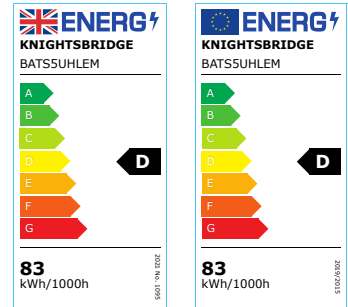

DATASHEET

BATS5UHLEM

230V 5ft 83W LED Ultra High Lumen Batten with Emergency - 4000K

www.mlaccessories.co.uk

MLA PART CODE	BATS5UHLEM
DESCRIPTION	230V 5ft 83W LED Ultra High Lumen Batten with Emergency - 4000K
NET WEIGHT (KG)	2.06
FINISH	White
DIFFUSER	Opal
DIMENSIONS (MM)	Length - 1525 Width - 61 Projection - 71
CONSTRUCTION	Construction - Pressed steel Construction 2 - & polycarbonate
CLASS	I
IP RATING	IP20
WATTAGE (W)	83
LAMP TECHNOLOGY	LED
LAMP INCLUDED	Yes
LUMENS (LM)	11200
LUMENS LIGHT SOURCE ONLY (LM)	13050
LUMEN TOLERANCE	5%
EFFICACY (LM/W)	154.88
LUMENS EMERGENCY MODE (LM)	250
CIRCUIT WATTAGE (W)	84.28
CCT	4000K
LIGHT COLOUR	Cool White
CRI	>85
SDCM	<6
RUNNING CURRENT (A)	0.375
DISPLACEMENT FACTOR	>0.9
SVM	0
PST-LM	0

BEAM ANGLE (DEGREES)	155
LIFE SPAN (HRS)	30,000
L70B50 LIFESPAN (HRS)	50,000
DIMMABLE	No
EMERGENCY	Maintained / Non-maintained / Switched
SELF-TEST	No
OPERATING TEMPERATURE	-5~50°C
INPUT VOLTAGE	230V 50Hz
CABLE GLAND INCLUDED	No
DRIVER	DRIVER TYPE - Constant Current MAX. OUTPUT - 40W OUTPUT VOLTAGE - 29-43V OUTPUT CURRENT - 960mA POWER FACTOR - 0.95 EFFICIENCY FULL LOAD - 90.75 ISOLATION - SELV AMBIENT TEMPERATURE (Ta) - -20~50°C CASE TEMPERATURE (Tc) - 80°C
BATTERY INCLUDED	Yes
WARRANTY	5year(s)
WARRANTY INFORMATION	(excluding battery)
MANUFACTURED IN ACCORDANCE WITH	BS EN 60598
ORIGIN OF MANUFACTURE	China
DECLARATION OF CONFORMITY (HELD ON FILE)	Yes
EAN	5056270821307