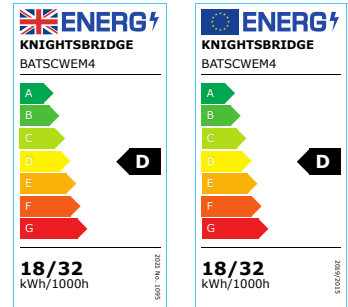

DATASHEET

BATSCWEM4

230V 4ft 18/32W CCT Adjustable Emergency Batten

www.mlaccessories.co.uk

MLA PART CODE	BATSCWEM4
DESCRIPTION	230V 4ft 18/32W CCT Adjustable Emergency Batten
NET WEIGHT (KG)	1.55
FINISH	White
DIFFUSER	Opal
DIMENSIONS (MM)	Length - 1225 Width - 61 Projection - 71
CONSTRUCTION	Construction - Pressed steel Construction 2 - & polycarbonate
CLASS	I
IP RATING	IP20
WATTAGE (W)	18/32
LAMP TECHNOLOGY	LED
LUMENS (LM)	2380/2600/2570, 3950/4490/4310
LUMENS LIGHT SOURCE ONLY (LM)	5020
LUMEN TOLERANCE	5%
EFFICACY (LM/W)	159.14
LUMENS EMERGENCY MODE (LM)	320
CIRCUIT WATTAGE (W)	31.6
CCT	3000/4000/5700K
LIGHT COLOUR	CCT
CRI	>85
SDCM	<6
RUNNING CURRENT (A)	0.142
DISPLACEMENT FACTOR	>0.9
SVM	0
PST-LM	0
BEAM ANGLE (DEGREES)	145
L70B50 LIFESPAN (HRS)	60,000