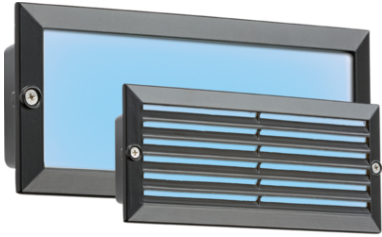

DATASHEET

BLED5BB

230V IP54 5W Blue LED Recessed Brick Light - Black Fascia

www.mlaccessories.co.uk

MLA PART CODE	BLED5BB
DESCRIPTION	230V IP54 5W Blue LED Recessed Brick Light - Black Fascia
NET WEIGHT (KG)	0.45
FINISH	Black
DIFFUSER	Opal
DIMENSIONS (MM)	Height - 101 Width - 235 Recessed Depth - 70
CUT-OUT (MM)	Cut-out Box W/H/D - 226x86x70
CONSTRUCTION	Construction - Die-cast aluminium Construction 2 - & glass
CLASS	I
IP RATING	IP54
WATTAGE (W)	5
LAMP TECHNOLOGY	LED
LAMP INCLUDED	Yes
LUMENS (LM)	80
EFFICACY (LM/W)	16
CIRCUIT WATTAGE (W)	4.78
LIGHT COLOUR	Blue
RUNNING CURRENT (A)	0.054
BEAM ANGLE (DEGREES)	150
LIFE SPAN (HRS)	30,000
DIMMABLE	No
INPUT VOLTAGE	230V 50Hz
CABLE ENTRY (MM)	12
CABLE GLAND INCLUDED	Blind grommet
WARRANTY	3year(s)
MANUFACTURED IN ACCORDANCE WITH	BS EN 60598
ORIGIN OF MANUFACTURE	China