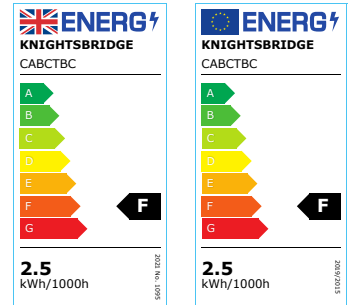

DATASHEET

CABCTBC

230V 2W LED Under Cabinet Light with Adjustable CCT - Brushed Chrome

www.mlaccessories.co.uk

MLA PART CODE	CABCTBC
DESCRIPTION	230V 2W LED Under Cabinet Light with Adjustable CCT - Brushed Chrome
NET WEIGHT (KG)	0.178
FINISH	Brushed Chrome
DIFFUSER	Clear
DIMENSIONS (MM)	Diameter - 73 Projection - 30 Recessed Depth - 25 Minimum Void - 50
CUT-OUT (MM)	Cut-out Diameter - 58
CONSTRUCTION	Construction - Pressed steel Construction 2 - & polycarbonate
CLASS	II
IP RATING	IP20
WATTAGE (W)	2.5
LAMP TECHNOLOGY	SMD LED
LAMP INCLUDED	Yes
LUMENS (LM)	135/140/135
LUMENS LIGHT SOURCE ONLY (LM)	235
LUMEN TOLERANCE	5%
EFFICACY (LM/W)	101.87
CIRCUIT WATTAGE (W)	2.33
CCT	3000/4000/5000K
LIGHT COLOUR	CCT
CRI	>80
SDCM	<6
RUNNING CURRENT (A)	0.020
SVM	0.001
PST-LM	0.014
BEAM ANGLE (DEGREES)	115

L70B50 LIFESPAN (HRS)	30,000
DIMMABLE	No
IC RATED	No
OPERATING TEMPERATURE	35°C
INPUT VOLTAGE	230V 50Hz
CABLE LENGTH (M)	1.2
CABLE TYPE	2 x 0.75mm ² H03VVH2-F
WARRANTY	3year(s)
MANUFACTURED IN ACCORDANCE WITH	BS EN 60598
ORIGIN OF MANUFACTURE	China
DECLARATION OF CONFORMITY (HELD ON FILE)	Yes
EAN	5056270854534