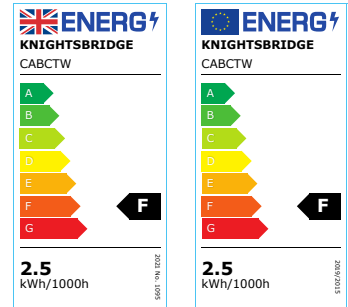

### CABCTW

230V 2W LED Under Cabinet Light with Adjustable CCT - White

[www.mlaccessories.co.uk](http://www.mlaccessories.co.uk)

MLA PART CODE	CABCTW
DESCRIPTION	230V 2W LED Under Cabinet Light with Adjustable CCT - White
NET WEIGHT (KG)	0.178
FINISH	White
DIFFUSER	Clear
DIMENSIONS (MM)	Diameter - 73 Projection - 30 Recessed Depth - 25 Minimum Void - 50
CUT-OUT (MM)	Cut-out Diameter - 58
CONSTRUCTION	Construction - Pressed steel Construction 2 - & polycarbonate
CLASS	II
IP RATING	IP20
WATTAGE (W)	2.5
LAMP TECHNOLOGY	SMD LED
LAMP INCLUDED	Yes
LUMENS (LM)	135/140/135
LUMENS LIGHT SOURCE ONLY (LM)	235
LUMEN TOLERANCE	5%
EFFICACY (LM/W)	101.87
CIRCUIT WATTAGE (W)	2.33
CCT	3000/4000/5000K
LIGHT COLOUR	CCT
CRI	>80
SDCM	<6
RUNNING CURRENT (A)	0.020
SVM	0.001
PST-LM	0.014
BEAM ANGLE (DEGREES)	115