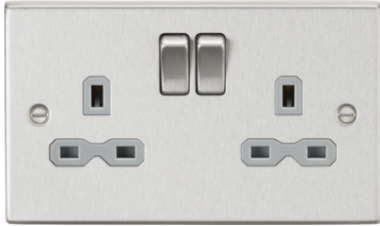

### CS9BCG

13A 2G DP Switched Socket with Grey Insert - Square Edge Brushed Chrome

[www.mlaccessories.co.uk](http://www.mlaccessories.co.uk)

MLA PART CODE	CS9BCG
DESCRIPTION	13A 2G DP Switched Socket with Grey Insert - Square Edge Brushed Chrome
NET WEIGHT (KG)	0.232
FINISH	Brushed Chrome
INSERT COLOUR	Grey
DIMENSIONS (MM)	Height - 89 Width - 149.3 Projection - 10.5
MINIMUM MOUNTING BOX DEPTH	25mm
CONSTRUCTION	Construction - Premium grade steel
IP RATING	IP20
INPUT VOLTAGE	230V 50Hz
SWITCH TYPE	Double Pole
EARTH TERMINAL	Yes
LOAD/MAX. LOAD	13A
TERMINAL TYPE	Screw
TERMINAL CAPACITY	3 x 2.5mm <sup>2</sup> or 2 x 4.0mm <sup>2</sup>
WARRANTY	25year(s)
MANUFACTURED IN ACCORDANCE WITH	BS 1363-2
ORIGIN OF MANUFACTURE	China
DECLARATION OF CONFORMITY (HELD ON FILE)	Yes
EAN	5055832996767