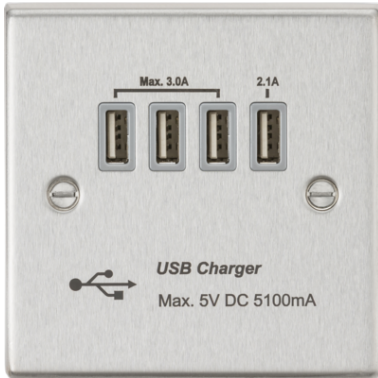

DATASHEET

CSQUADBCG

Quad USB Charger Outlet (5.1A) - Brushed Chrome with Grey Insert

www.mlaccessories.co.uk

MLA PART CODE	CSQUADBCG
DESCRIPTION	Quad USB Charger Outlet (5.1A) - Brushed Chrome with Grey Insert
NET WEIGHT (KG)	0.194
FINISH	Brushed Chrome
INSERT COLOUR	Grey
DIMENSIONS (MM)	Height - 89 Width - 89 Projection - 10.5
MINIMUM MOUNTING BOX DEPTH	25-35mm (dependent on wiring conditions)
CONSTRUCTION	Construction - Premium grade steel
IP RATING	IP20
INPUT VOLTAGE	230V 50Hz
EARTH TERMINAL	Yes
TERMINAL TYPE	Screw
TERMINAL CAPACITY	2 x 2.5mm² or 1 x 4.0mm²
NO. OF USB PORTS	4
NO. OF TYPE-A PORTS	4
USB CHARGING	5V DC 5.1A (3A shared + 2.1A dedicated)
WARRANTY	2year(s)
MANUFACTURED IN ACCORDANCE WITH	EN 62368-1
ORIGIN OF MANUFACTURE	China
DECLARATION OF CONFORMITY (HELD ON FILE)	Yes
EAN	5055832999010

Date Created: 03/04/2023 13:22