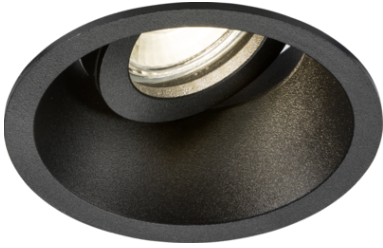

DATASHEET

DIB1TRB

Dipa Single Tilt Round Anti-Glare Downlight Black

www.mlaccessories.co.uk

MLA PART CODE	DIB1TRB
DESCRIPTION	Dipa Single Tilt Round Anti-Glare Downlight Black
NET WEIGHT (KG)	0.0965
FINISH	Black
DIMENSIONS (MM)	Diameter - 93 Projection - 3 Recessed Depth - 39 Minimum Void - 130
CUT-OUT (MM)	Cut-out Diameter - 82
CONSTRUCTION	Construction - Die-cast aluminium
CLASS	II
IP RATING	IP20
MAX. WATTAGE (W)	10
LAMP BASE	GU10
LAMP INCLUDED	No
LED COMPATIBLE	Yes
DIMMABLE	Lamp dependent
IC RATED	No
INPUT VOLTAGE	230V 50Hz
WARRANTY	5year(s)
MANUFACTURED IN ACCORDANCE WITH	BS EN 60598
ORIGIN OF MANUFACTURE	China
DECLARATION OF CONFORMITY (HELD ON FILE)	Yes
EAN	5056270873009

Date Created: 03/04/2023 13:51