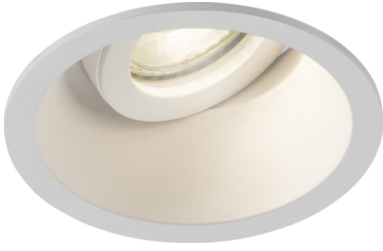

DATASHEET

DIB1TRW

Dipa Single Tilt Round Anti-Glare Downlight White

www.mlaccessories.co.uk

MLA PART CODE	DIB1TRW
DESCRIPTION	Dipa Single Tilt Round Anti-Glare Downlight White
NET WEIGHT (KG)	0.0965
FINISH	White
DIMENSIONS (MM)	Diameter - 93 Projection - 3 Recessed Depth - 39 Minimum Void - 130
CUT-OUT (MM)	Cut-out Diameter - 82
CONSTRUCTION	Construction - Die-cast aluminium
CLASS	II
IP RATING	IP20
MAX. WATTAGE (W)	10
LAMP BASE	GU10
LAMP INCLUDED	No
LED COMPATIBLE	Yes
DIMMABLE	Lamp dependent
IC RATED	No
INPUT VOLTAGE	230V 50Hz
WARRANTY	5year(s)
MANUFACTURED IN ACCORDANCE WITH	BS EN 60598
ORIGIN OF MANUFACTURE	China
DECLARATION OF CONFORMITY (HELD ON FILE)	Yes
EAN	5056270872996