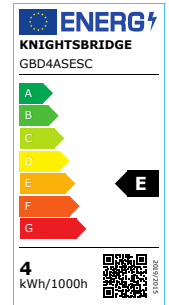

### GBD4ASESC

230V 4W LED SES Clear Golf Ball Filament Lamp  
2700K Dimmable

[www.mlaccessories.co.uk](http://www.mlaccessories.co.uk)

MLA PART CODE	GBD4ASESC
DESCRIPTION	230V 4W LED SES Clear Golf Ball Filament Lamp 2700K Dimmable
NET WEIGHT (KG)	0.018
DIFFUSER	Clear
DIMENSIONS (MM)	Diameter - 45 Height - 78
CONSTRUCTION	Construction - Glass
IP RATING	IP20
WATTAGE (W)	4
LAMP TECHNOLOGY	LED Filament
LAMP TYPE	Golf Ball
LAMP BASE	E14
LUMENS (LM)	490
LUMEN TOLERANCE	10%
EFFICACY (LM/W)	132.2
CIRCUIT WATTAGE (W)	3.7
CCT	2700K
LIGHT COLOUR	Warm White
CRI	>80
SDCM	<6
RUNNING CURRENT (A)	0.022
DISPLACEMENT FACTOR	>0.7
SVM	0.159
PST-LM	0.029
BEAM ANGLE (DEGREES)	310
L70B50 LIFESPAN (HRS)	15,000
DIMMABLE	Yes*
OPERATING TEMPERATURE	-20~40°C
INPUT VOLTAGE	230V 50Hz