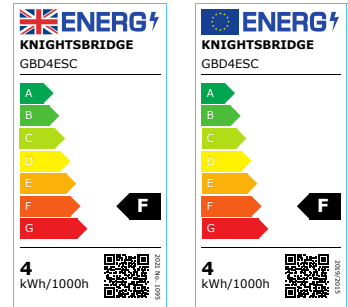

DATASHEET

GBD4ESC

230V 4W LED ES Clear Golf Ball Filament Lamp
2700K Dimmable

www.mlaccessories.co.uk

MLA PART CODE	GBD4ESC
DESCRIPTION	230V 4W LED ES Clear Golf Ball Filament Lamp 2700K Dimmable
NET WEIGHT (KG)	0.014
DIFFUSER	Clear
DIMENSIONS (MM)	Diameter - 45 Height - 72
CONSTRUCTION	Construction - Glass
IP RATING	IP20
WATTAGE (W)	4
LAMP TECHNOLOGY	LED Filament
LAMP TYPE	Golf Ball
LAMP BASE	E27
LUMENS (LM)	360
LUMEN TOLERANCE	5%
EFFICACY (LM/W)	92.94
CIRCUIT WATTAGE (W)	3.85
CCT	2700K
LIGHT COLOUR	Warm White
CRI	>80
SDCM	<6
RUNNING CURRENT (A)	0.017
DISPLACEMENT FACTOR	>0.9
SVM	0.11
PST-LM	0.12
LIFE SPAN (HRS)	15,000
LED COMPATIBLE	Yes
DIMMABLE	Yes*
INPUT VOLTAGE	230V 50Hz
WARRANTY	2year(s)