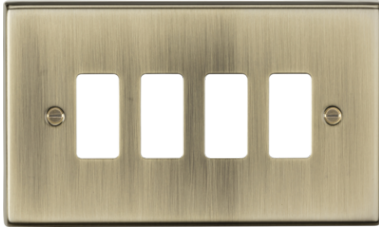

### GDCS4AB

4G grid faceplate - antique brass

[www.mlaccessories.co.uk](http://www.mlaccessories.co.uk)

MLA PART CODE	GDCS4AB
DESCRIPTION	4G grid faceplate - antique brass
NET WEIGHT (KG)	0.12
FINISH	Antique Brass
DIMENSIONS (MM)	Height - 89 Width - 149.3 Projection - 10.5
CONSTRUCTION	Construction - Premium grade steel
IP RATING	IP20
WARRANTY	25year(s)
MANUFACTURED IN ACCORDANCE WITH	BS EN 60670-1
ORIGIN OF MANUFACTURE	China
DECLARATION OF CONFORMITY (HELD ON FILE)	Yes
EAN	5056270870442